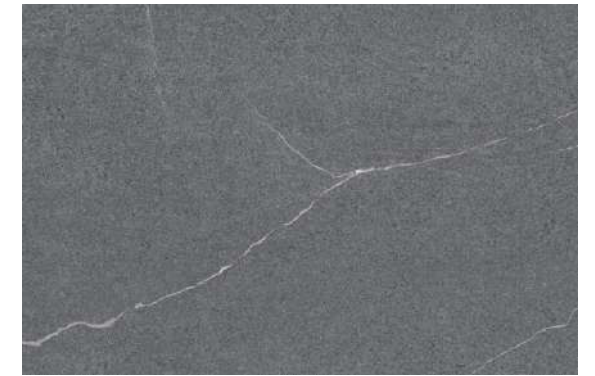

SERIES
1160

Series 1131 LT

Series 1131 DK

Series 1131 HL

Series	Size	Finish	Thickness	PCS/Box
1131	300x450mm	Glossy	8mm	6

Series 1142 LT

Series 1188 LT

Series 1203 LT