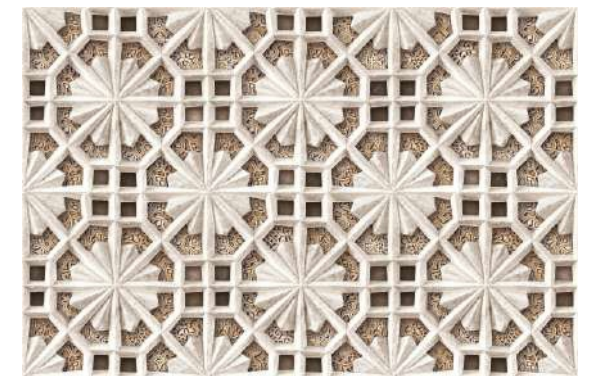

Series 1195 HL