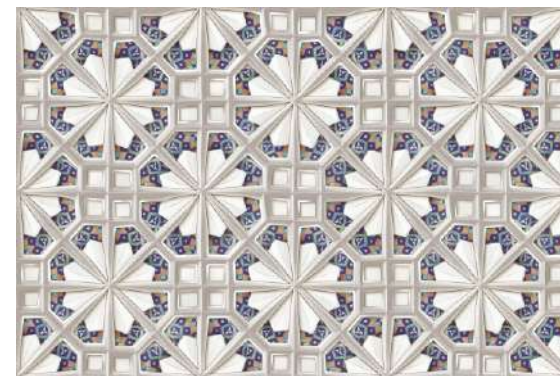

Series 1129 HL