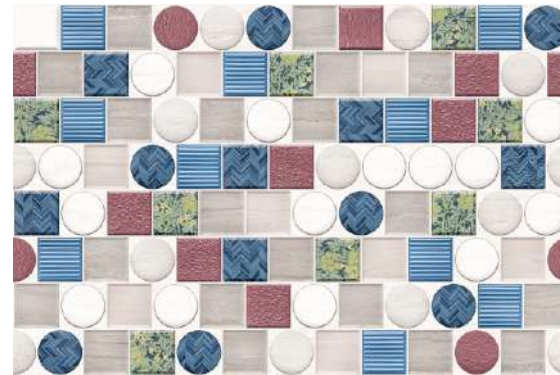

Series 1115 LT

Series 1156 HL

Series 1115 HL

Series 1156 DK

Series	Size	Finish	Thickness	PCS/Box
1156	300x450mm	Glossy	8mm	6
1115	300x450mm	Glossy	8mm	6

Series 1229 LT

Series 1229 HL

Series 1229 DK