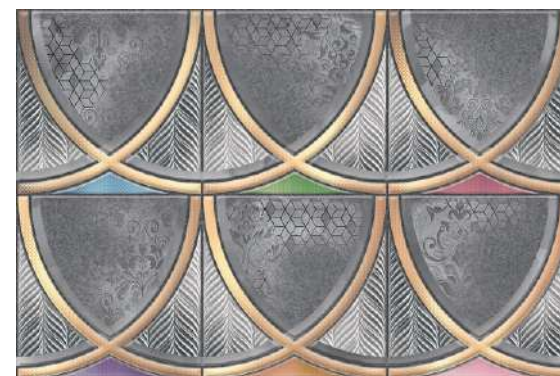

Series 1203 HL