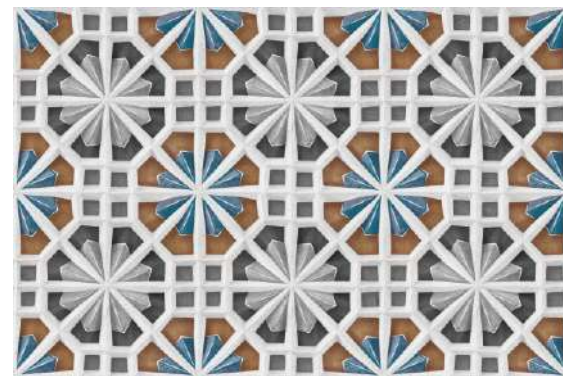

IN FRAME

WALL TILES / SERIES 1013 / 12"x18" / GLOSSY

Series 1013 LT

Series 1059 LT

Series 1079 LT

Series 1079 DK

Series 1013 HL

Series 1059 HL