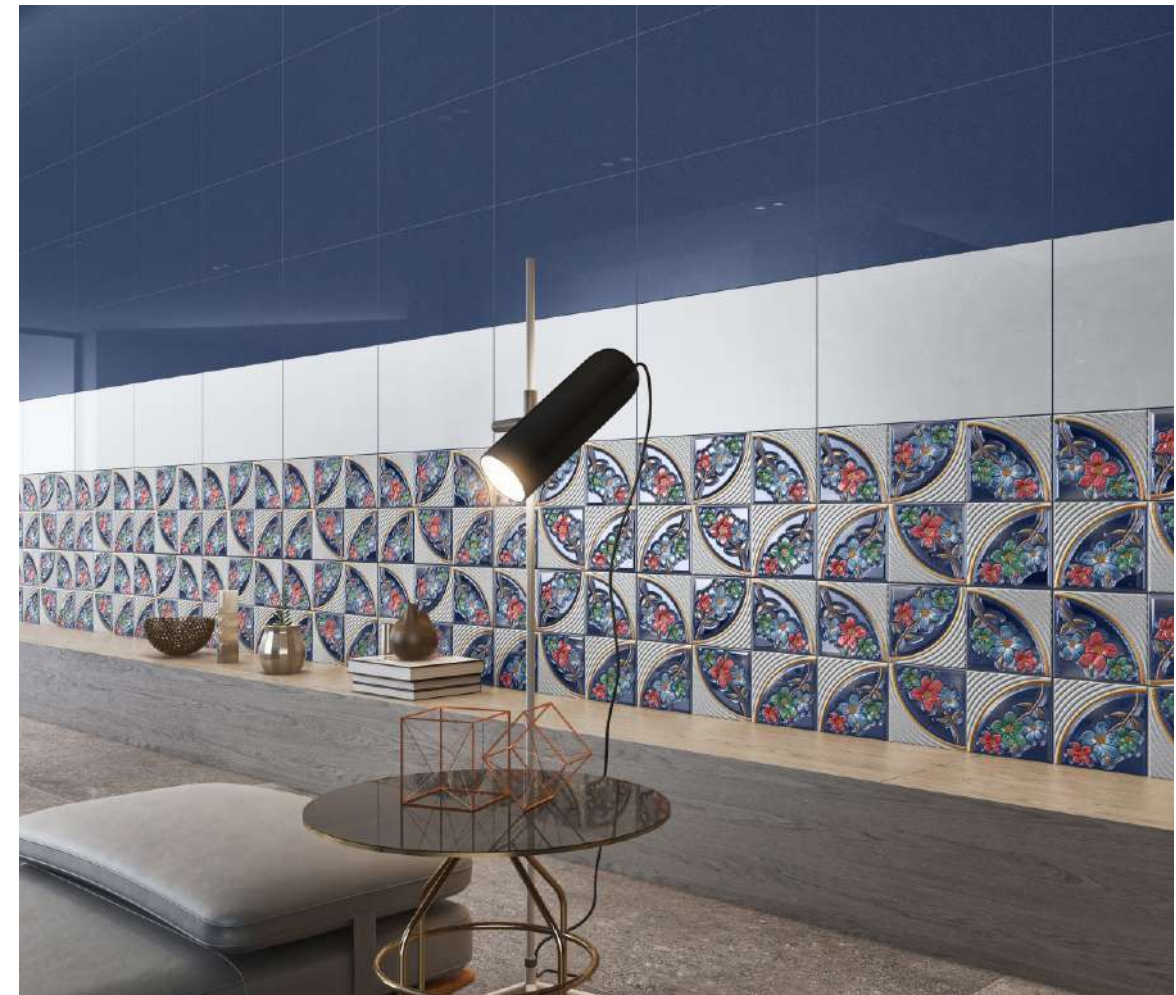

Series	Size	Finish	Thickness	PCS/Box
1062	300x450mm	Glossy	8mm	6