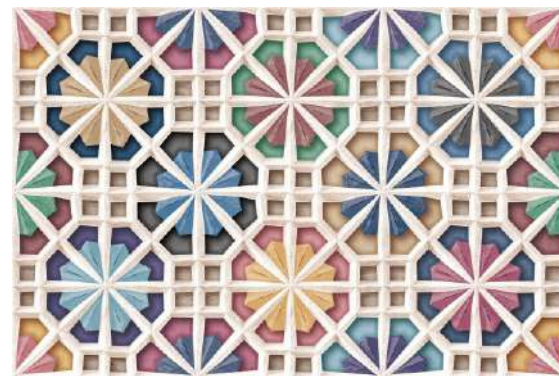

IN FRAME

WALL TILES / SERIES 1013 / 12"x18" / GLOSSY

Series 1013 LT

Series 1059 LT

Series 1079 LT

Series 1079 DK

Series 1013 HL

Series 1059 HL