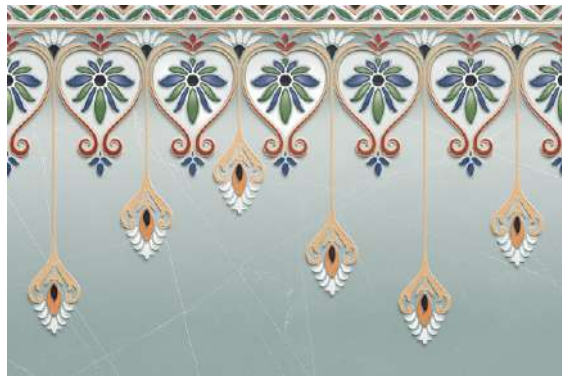

Series 1053 HL