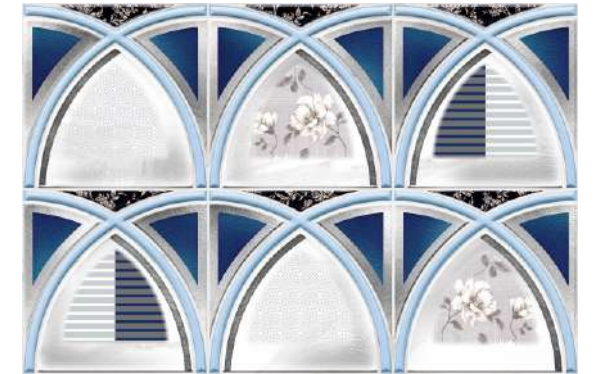

Series 1161 HL