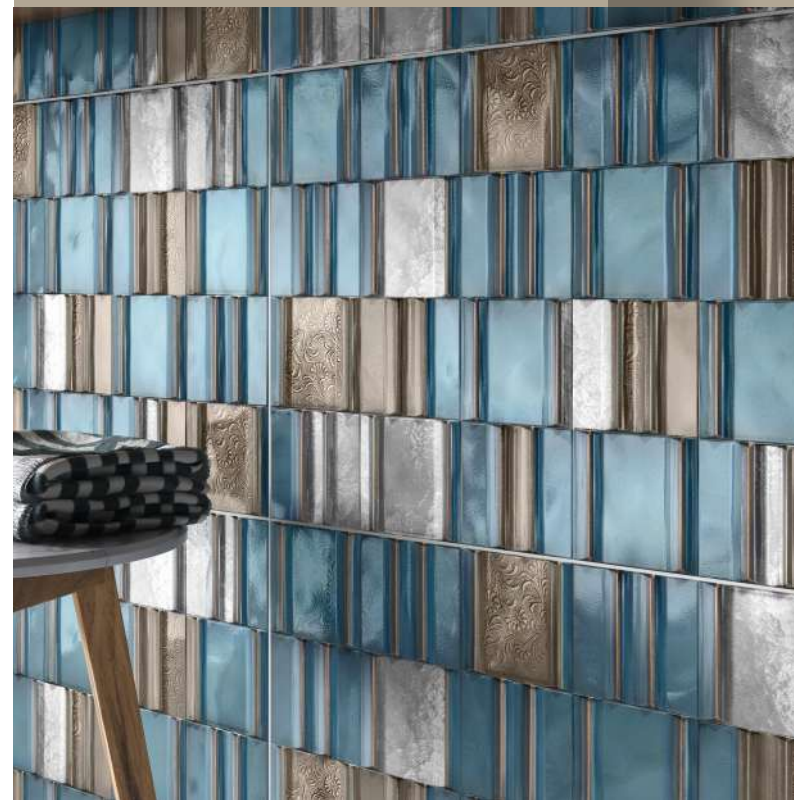

300X450mm

The ceramic era inspired the idea of the glossy collection, which combines visual complexity the quality of the "aged" ornamental and the linear severity of the geometric de-cows. Soft beige and gray tones, a panel with a multi-layered floral pattern design and watercolor stripes of decorative elements everything is created to to create a calm yet brightly individual interior with interesting ac-cent parts.