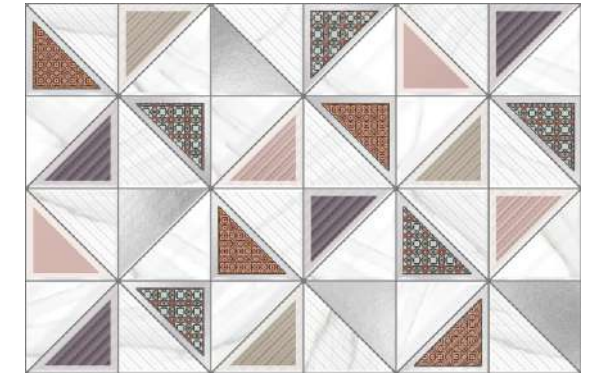

Series 1141 HL