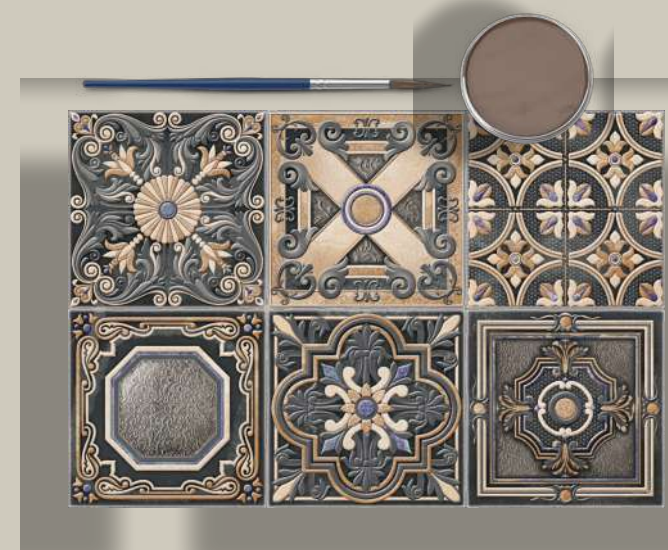

300X450mm

The ceramic era inspired the idea of the glossy collection, which combines visual complexity the quality of the "aged" ornamental and the linear severity of the geometric de-cows. Soft beige and gray tones, a panel with a multi-layered floral pattern design and watercolor stripes of decorative elements everything is created to to create a calm yet brightly individual interior with interesting ac-cent parts.