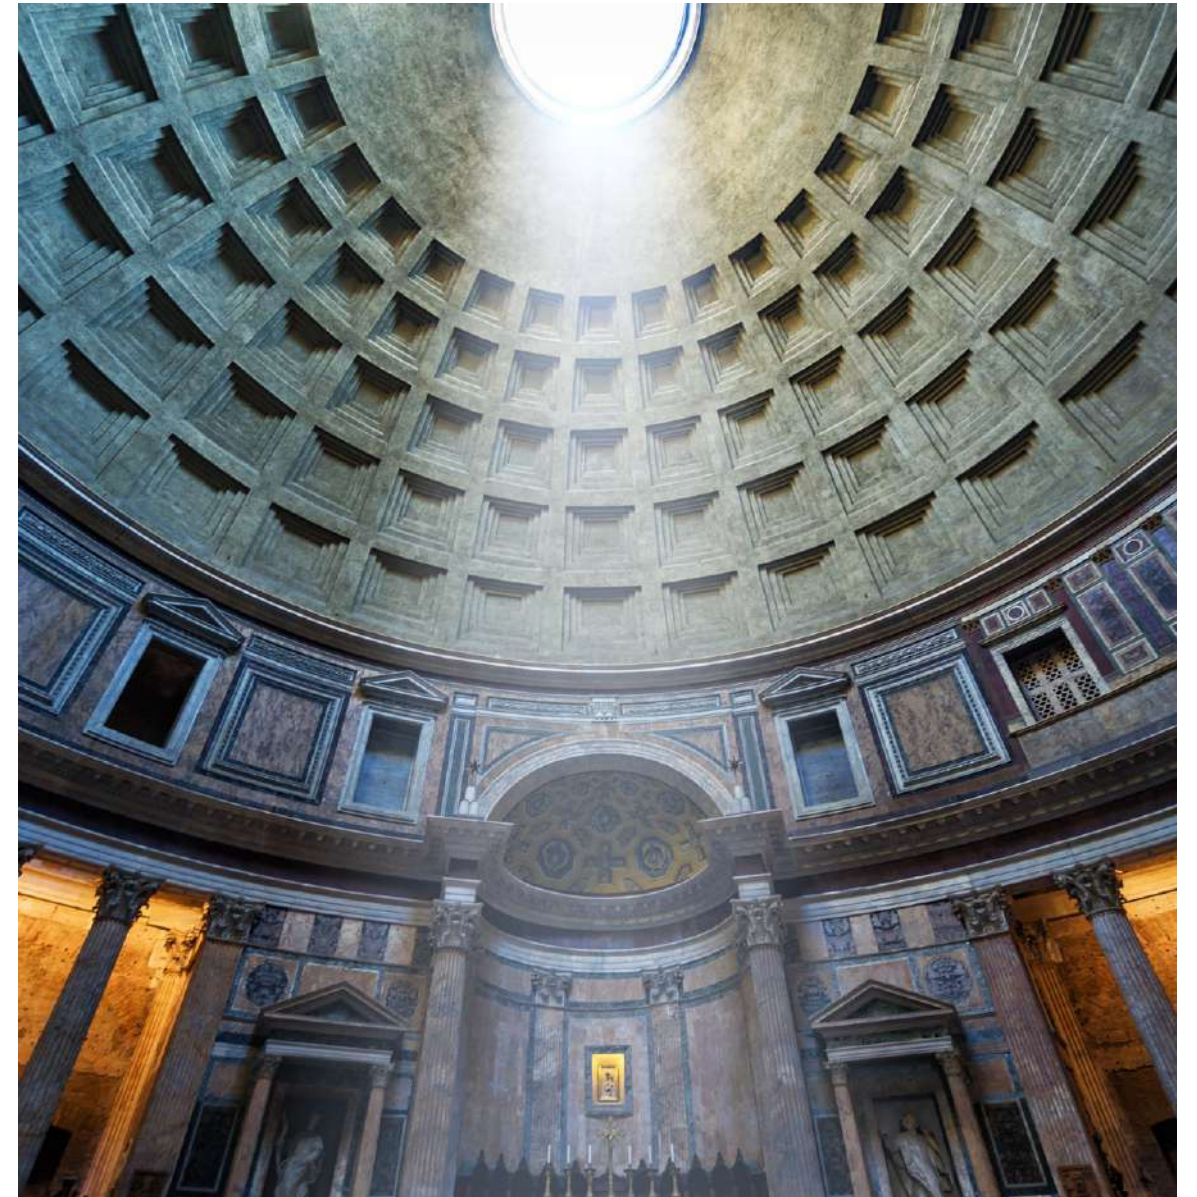

Series 1169 LT

Series 1158 HL

Series 1169 HL

Series 1158 DK

Series 1169 DK

Series	Size	Finish	Thickness	PCS/Box
1058	300x450mm	Glossy	8mm	6
1069	300x450mm	Glossy	8mm	6

SERIES
1053

Inspired by
tremendous flowers
pattern from north
European countries