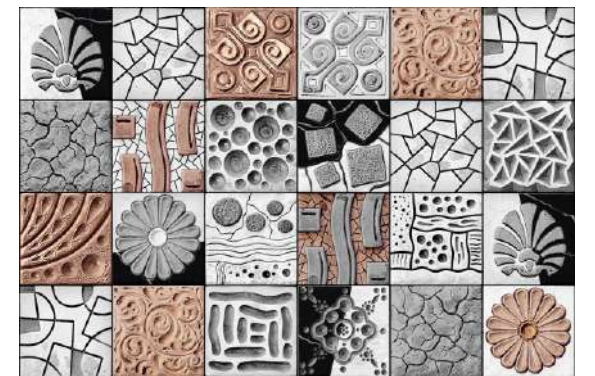

Series 1015 DK

Series	Size	Finish	Thickness	PCS/Box
1015	300x450mm	Glossy	8mm	6

Series 1025 LT

Series 1025 DK

Series 1068 LT

Series 1196 LT

Series 1025 HL

Series 1068 HL