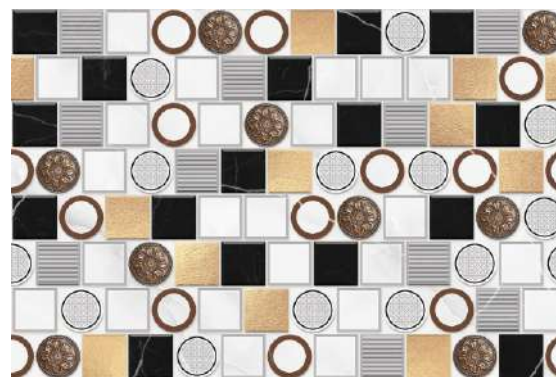

Series 1115 LT

Series 1115 HL