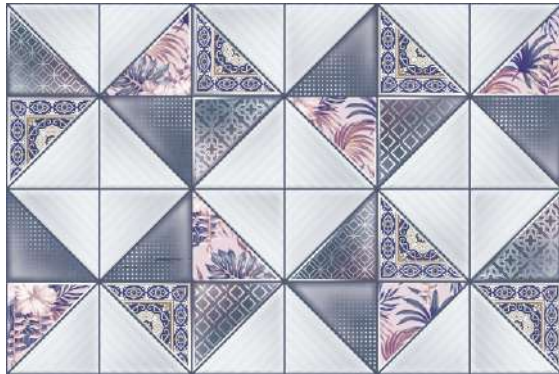

Series 1130 HL