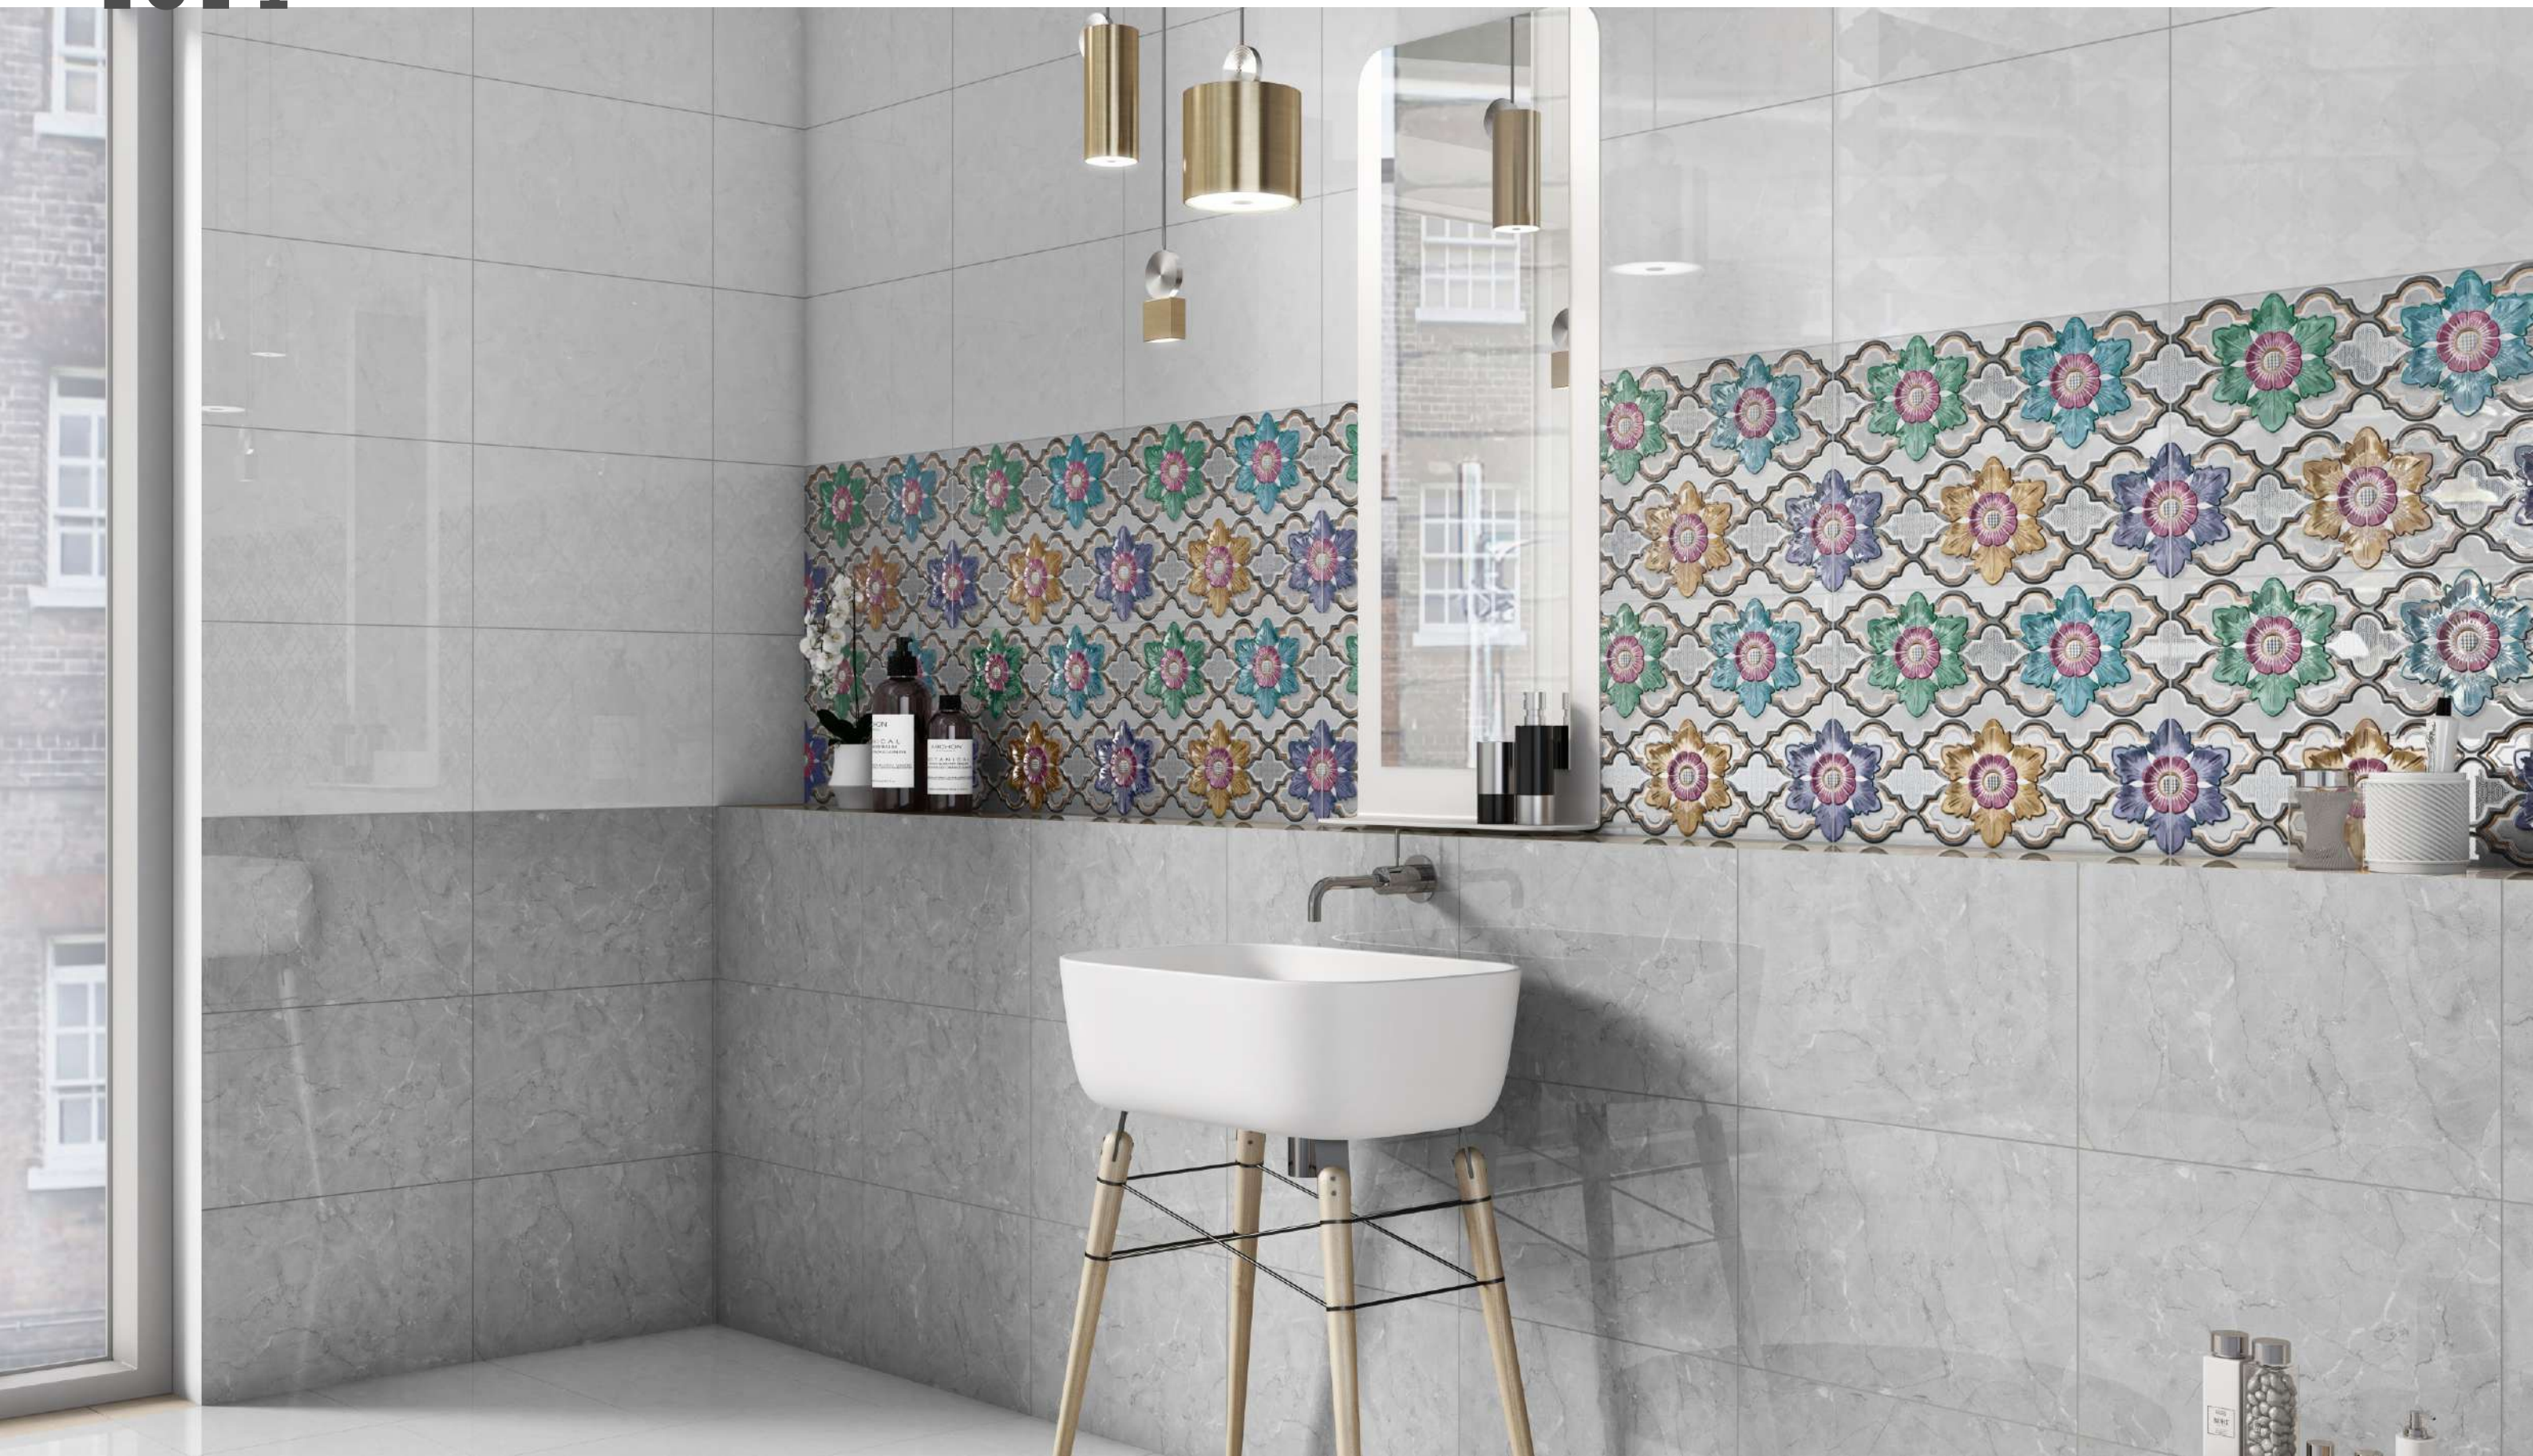

SERIES
1014