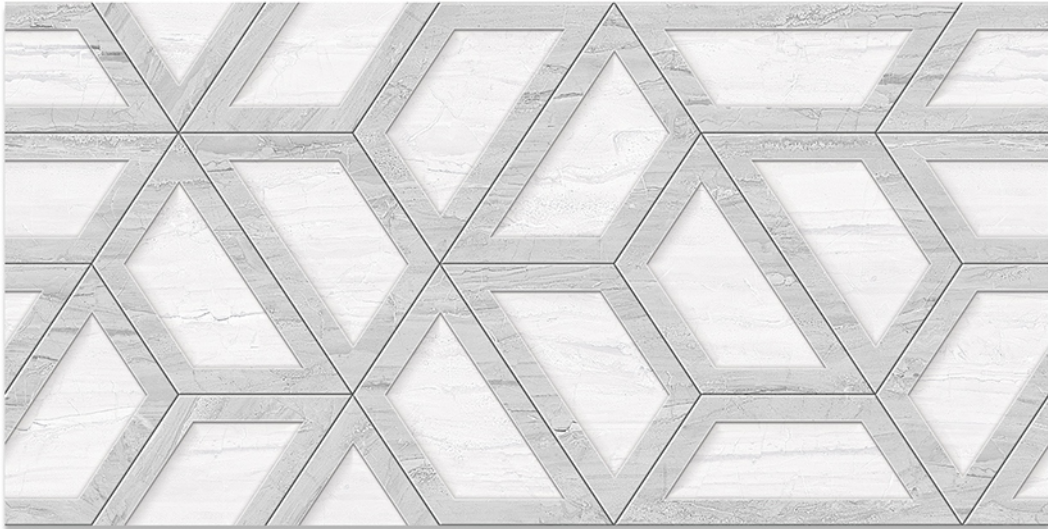

11062-HL-1