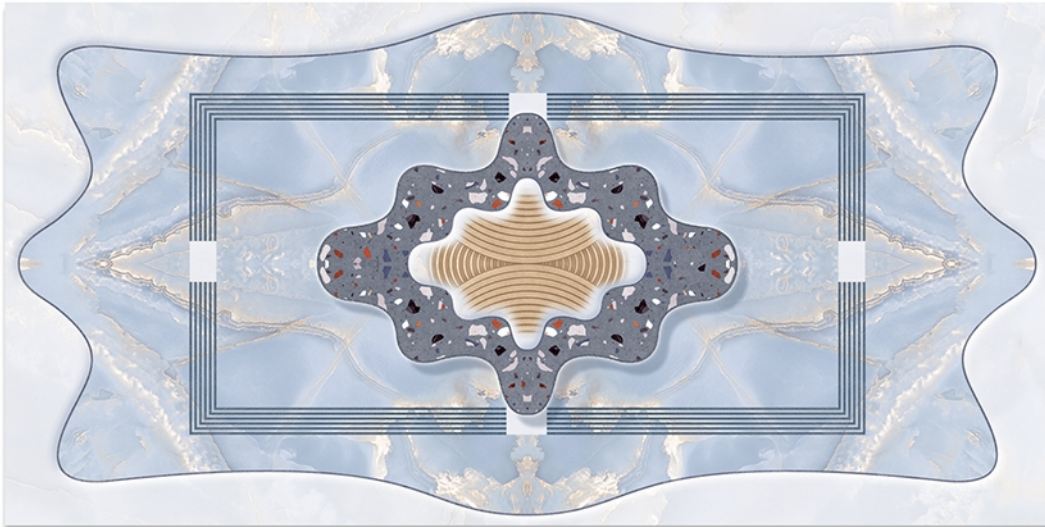

11040-HL-1