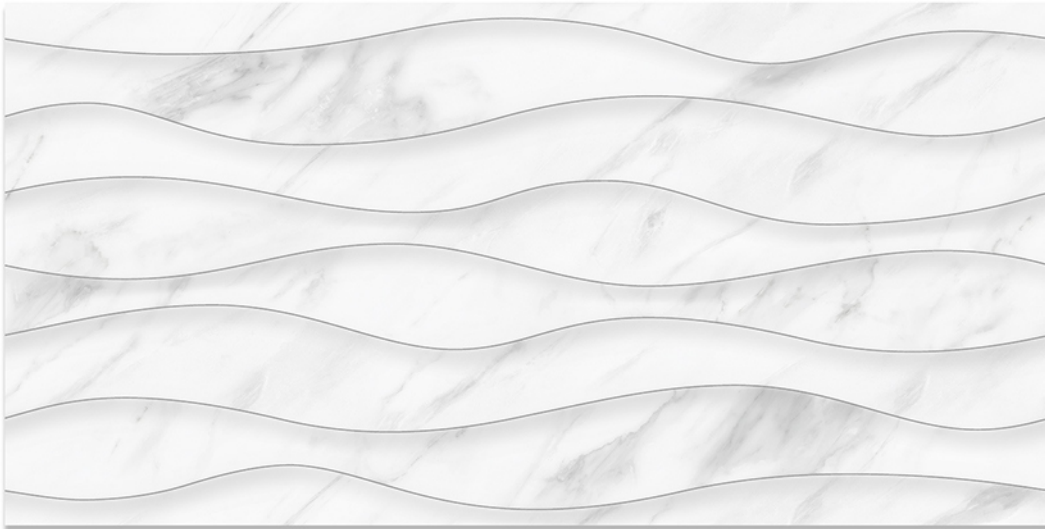

WALL TILES | GLOSSY | ELEVATION | WATER PROOF | RECTIFIED TILES | RANDOM DESIGN

12"x24"

300x
600mm

DIGITAL WALL TILES

11043-LT

11043-HL-1

11043-LT

- WALL TILES
- GLOSSY
- ELEVATION
- WATER PROOF
- RECTIFIED TILES
- RANDOM DESIGN