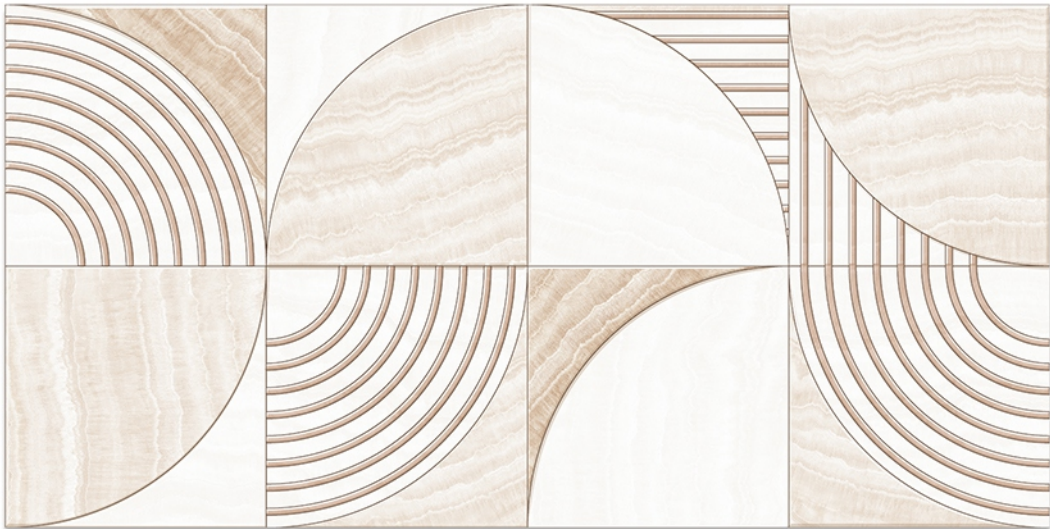

11011-HL-1