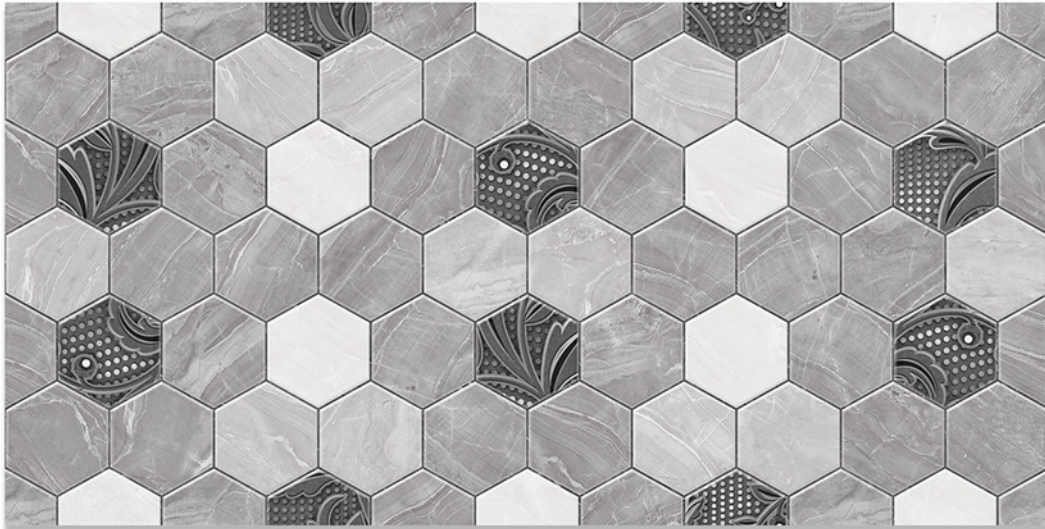

11048-HL-1