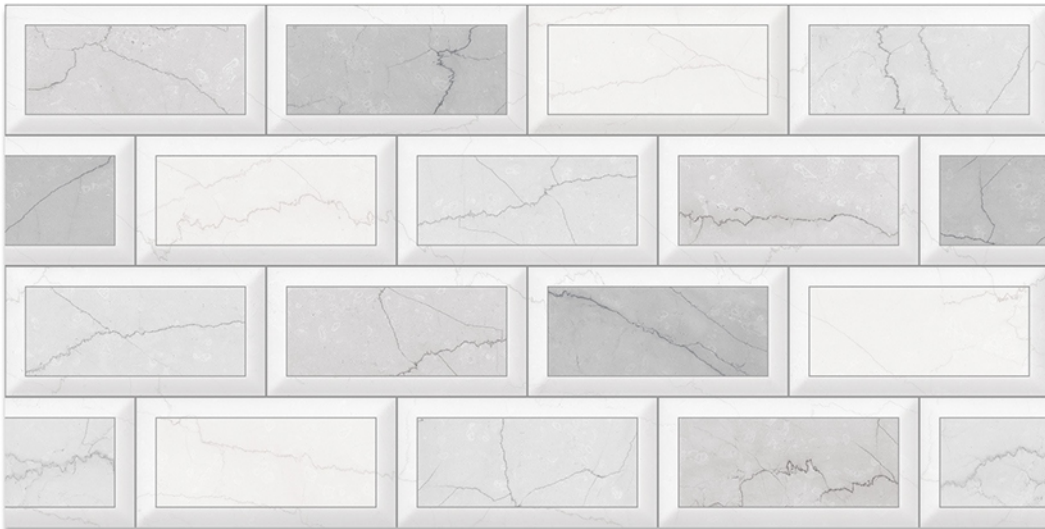

11044-HL-1