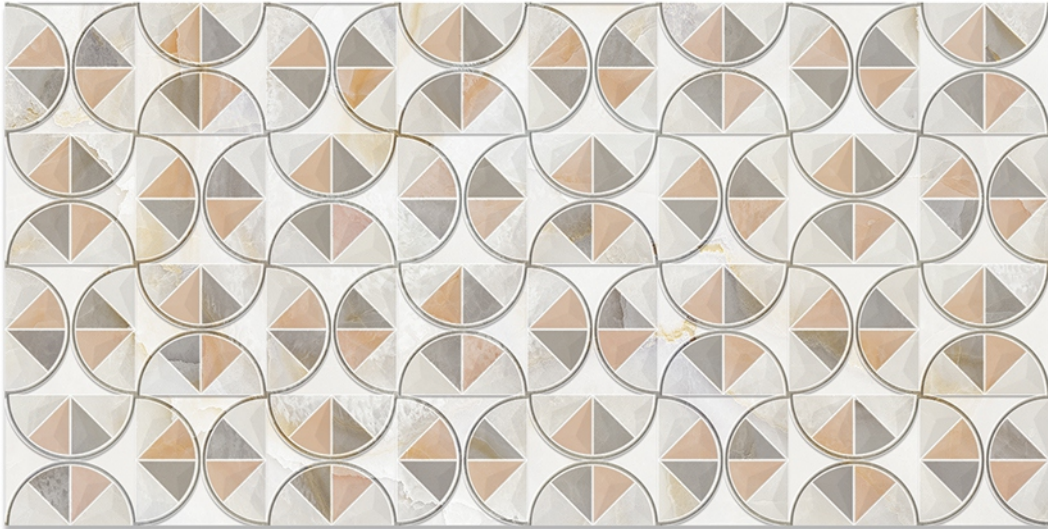

11062-DK

WALL TILES | GLOSSY | ELEVATION | WATER PROOF | RECTIFIED TILES | RANDOM DESIGN

12" x 24"

300x
600mm

DIGITAL WALL TILES

11063-LT

11063-HL-1

11063-DK