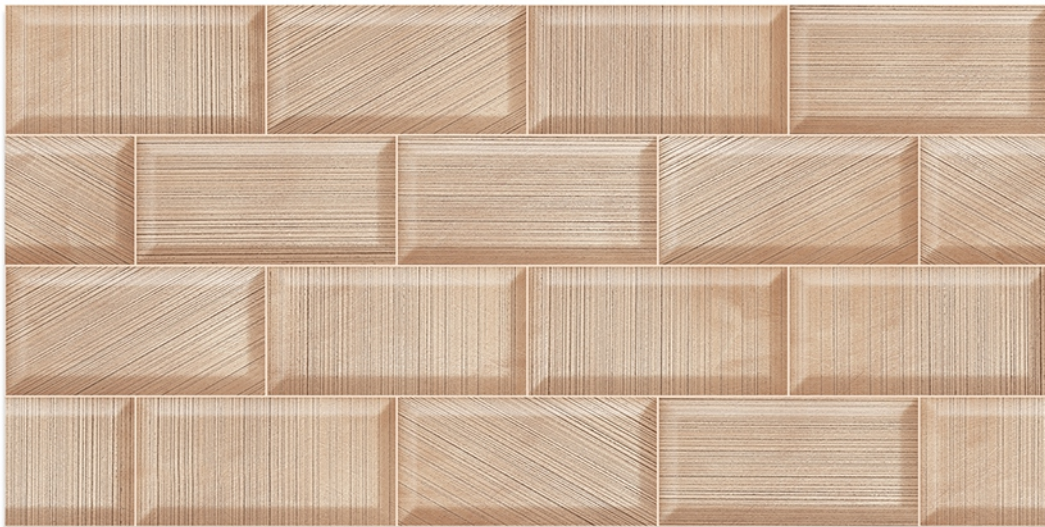

300x
600mm

DIGITAL WALL TILES

11055-DK