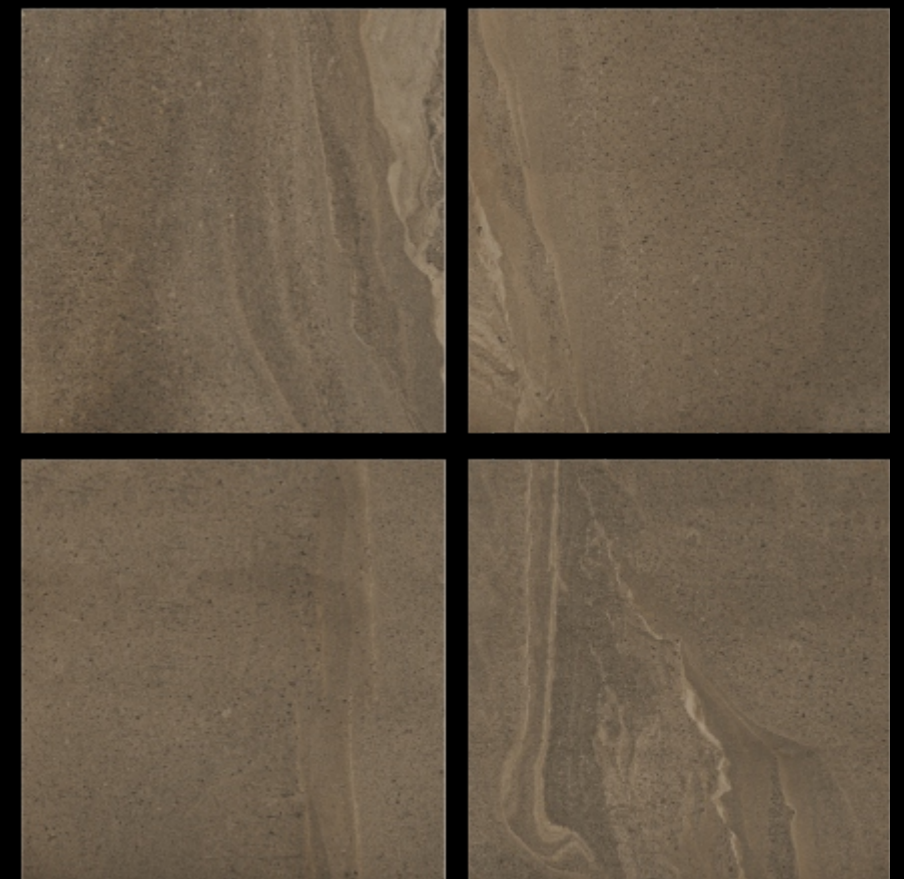

Stain Class 5 Resistant

Fire Resistant

Certification

GVT | MATT
PGVT | 600 x 600mm

6501-Cemento Cotto

-  100% Replacement for Italian Marble
-  Water Absorption $\leq 0.5\%$
-  Zero Maintenance
-  Stain Class 5 Resistant
-  Eco Friendly
-  Divine Glossiness
-  Fire Resistant
-  Frost Resistant