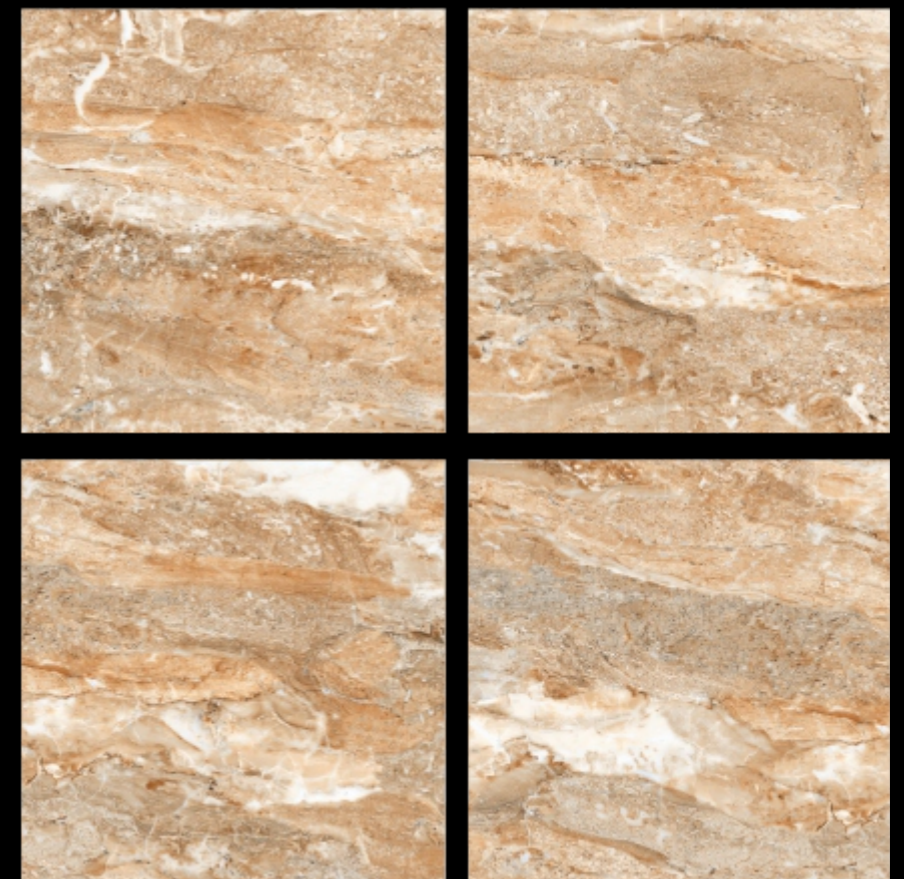

GVT | **MATT**
PGVT | 600 x 600mm

6531-Carolinap

- 100% Replacement for Italian Marble
- Water Absorption $\leq 0.5\%$
- Zero Maintenance
- Stain Class 5 Resistant
- Eco Friendly
- Divine Glossiness
- Fire Resistant
- Frost Resistant