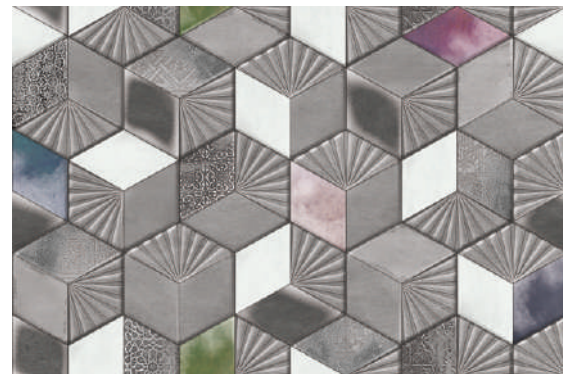

Series 3001 LT

Series 3001 HL