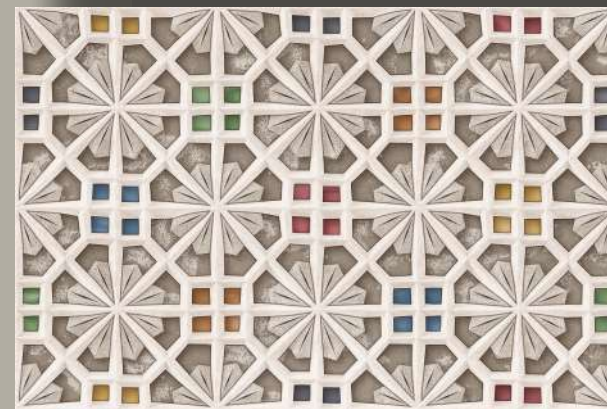

Resistance to UV Rays

Resistance to Stain

Resistance to Frost

Resistance to Chemicals

100% Water Proof

Mixing, combining styles, boosting the creativity in every space. Offering an endlessly number of possibilities in shapes, motives, designs and effects, with relief and volumes, capable of attracting everyone's attention.

300x450mm