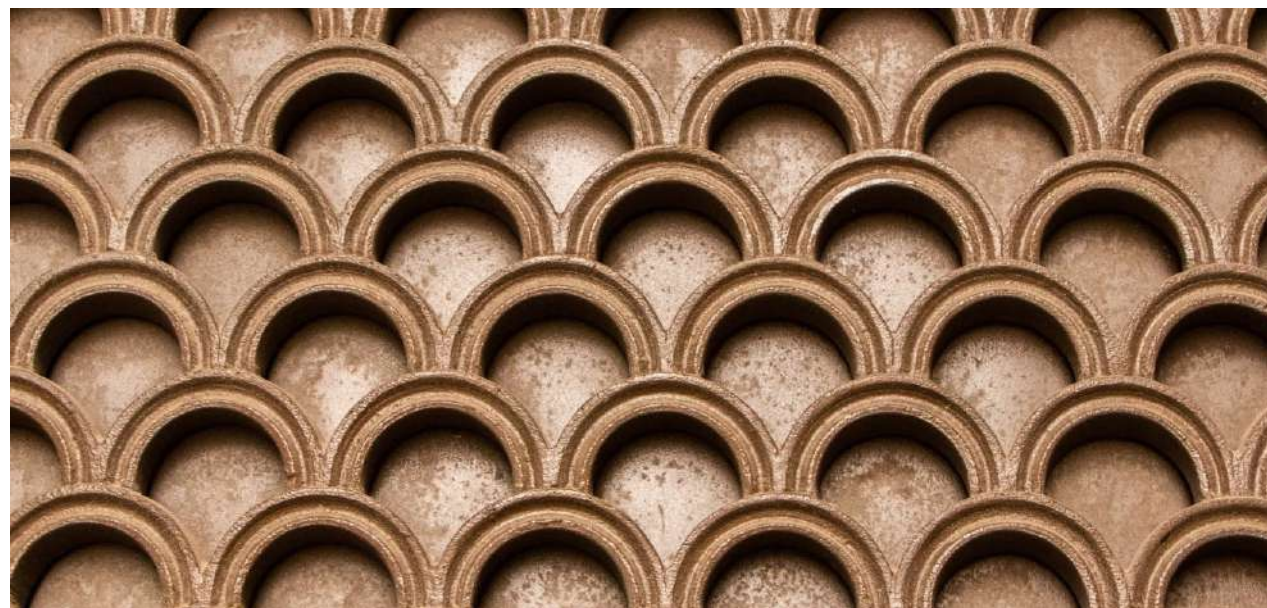

Series 3006 HL

Series	Size	Finish	Thickness	PCS/Box
3006	300x450mm	Matt	8mm	6
3046	300x450mm	Matt	8mm	6