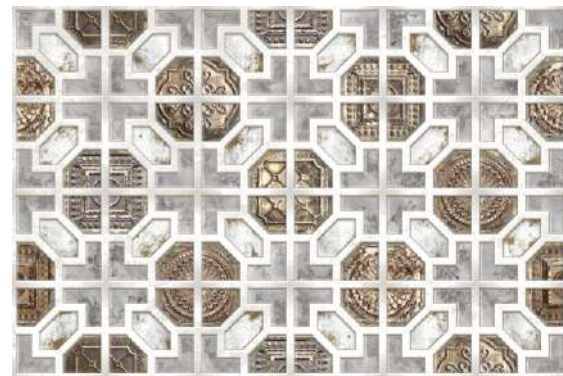

Series 3035 DK

Series	Size	Finish	Thickness	PCS/Box
3026	300x450mm	Matt	8mm	6
3035	300x450mm	Matt	8mm	6

Series 3040 LT

Series 3040 HL

Series 3040 DK

Series 3008 LT

Series 3008 HL

Series	Size	Finish	Thickness	PCS/Box
3040	300x450mm	Matt	8mm	6
3008	300x450mm	Matt	8mm	6