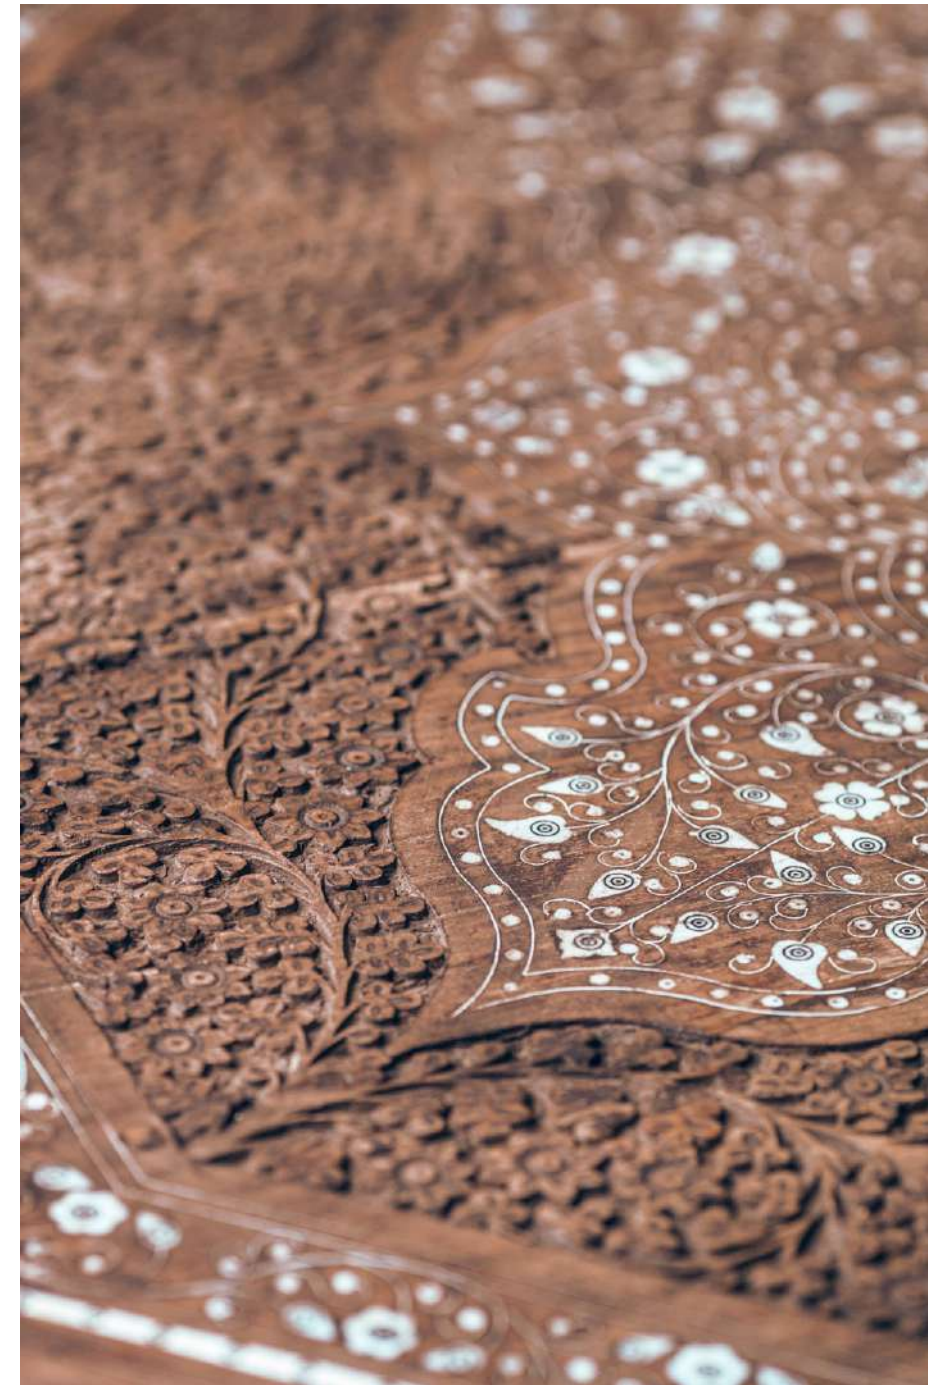

Series 3035 DK

Series	Size	Finish	Thickness	PCS/Box
3026	300x450mm	Matt	8mm	6
3035	300x450mm	Matt	8mm	6

Series 3040 LT

Series 3040 HL

Series 3040 DK

Series 3008 LT

Series 3008 HL

Series	Size	Finish	Thickness	PCS/Box
3040	300x450mm	Matt	8mm	6
3008	300x450mm	Matt	8mm	6