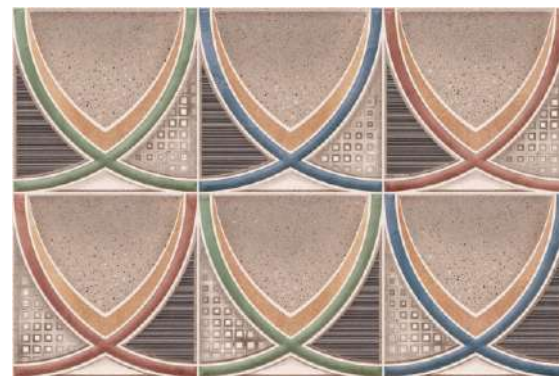

Series 3034 DK

Series	Size	Finish	Thickness	PCS/Box
3022	300x450mm	Matt	8mm	6
3034	300x450mm	Matt	8mm	6

Series 3016 LT

Series 3047 LT

Series 3016 HL

Series 3047 HL

Series 3016 DK

Series 3047 DK