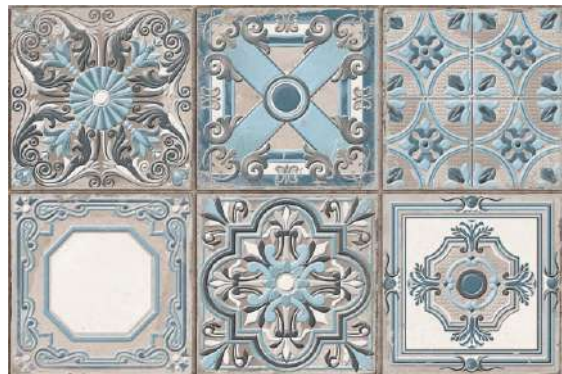

Series 3031 HL