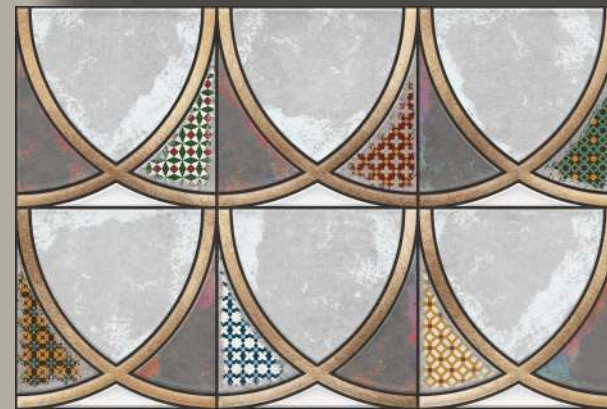

Resistance to UV Rays

Resistance to Stain

Resistance to Frost

Resistance to Chemicals

100% Water Proof

Mixing, combining styles, boosting the creativity in every space. Offering an endlessly number of possibilities in shapes, motives, designs and effects, with relief and volumes, capable of attracting everyone's attention.

300x450mm