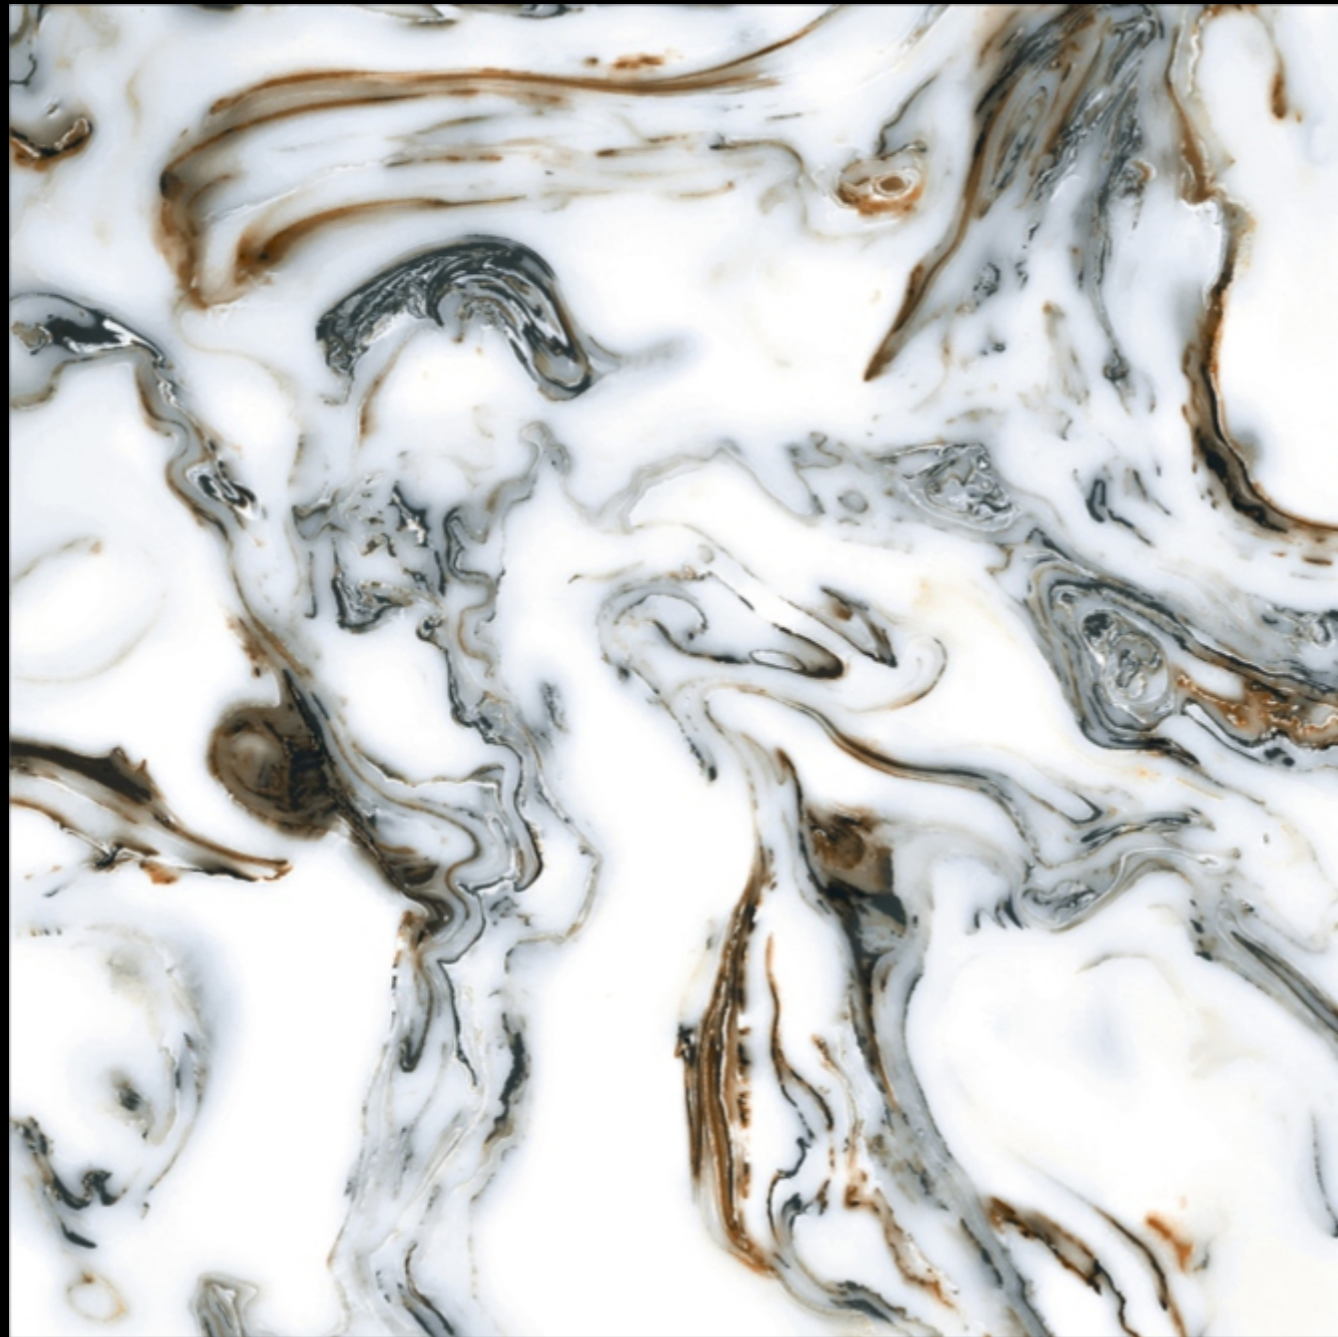

GVT | **POLISHED**
PGVT | 600 x 600mm

6078-River Balck

- 100% Replacement for Italian Marble
- Water Absorption $\leq 0.5\%$
- Zero Maintenance
- Stain Class 5 Resistant
- Eco Friendly
- Divine Glossiness
- Fire Resistant
- Frost Resistant