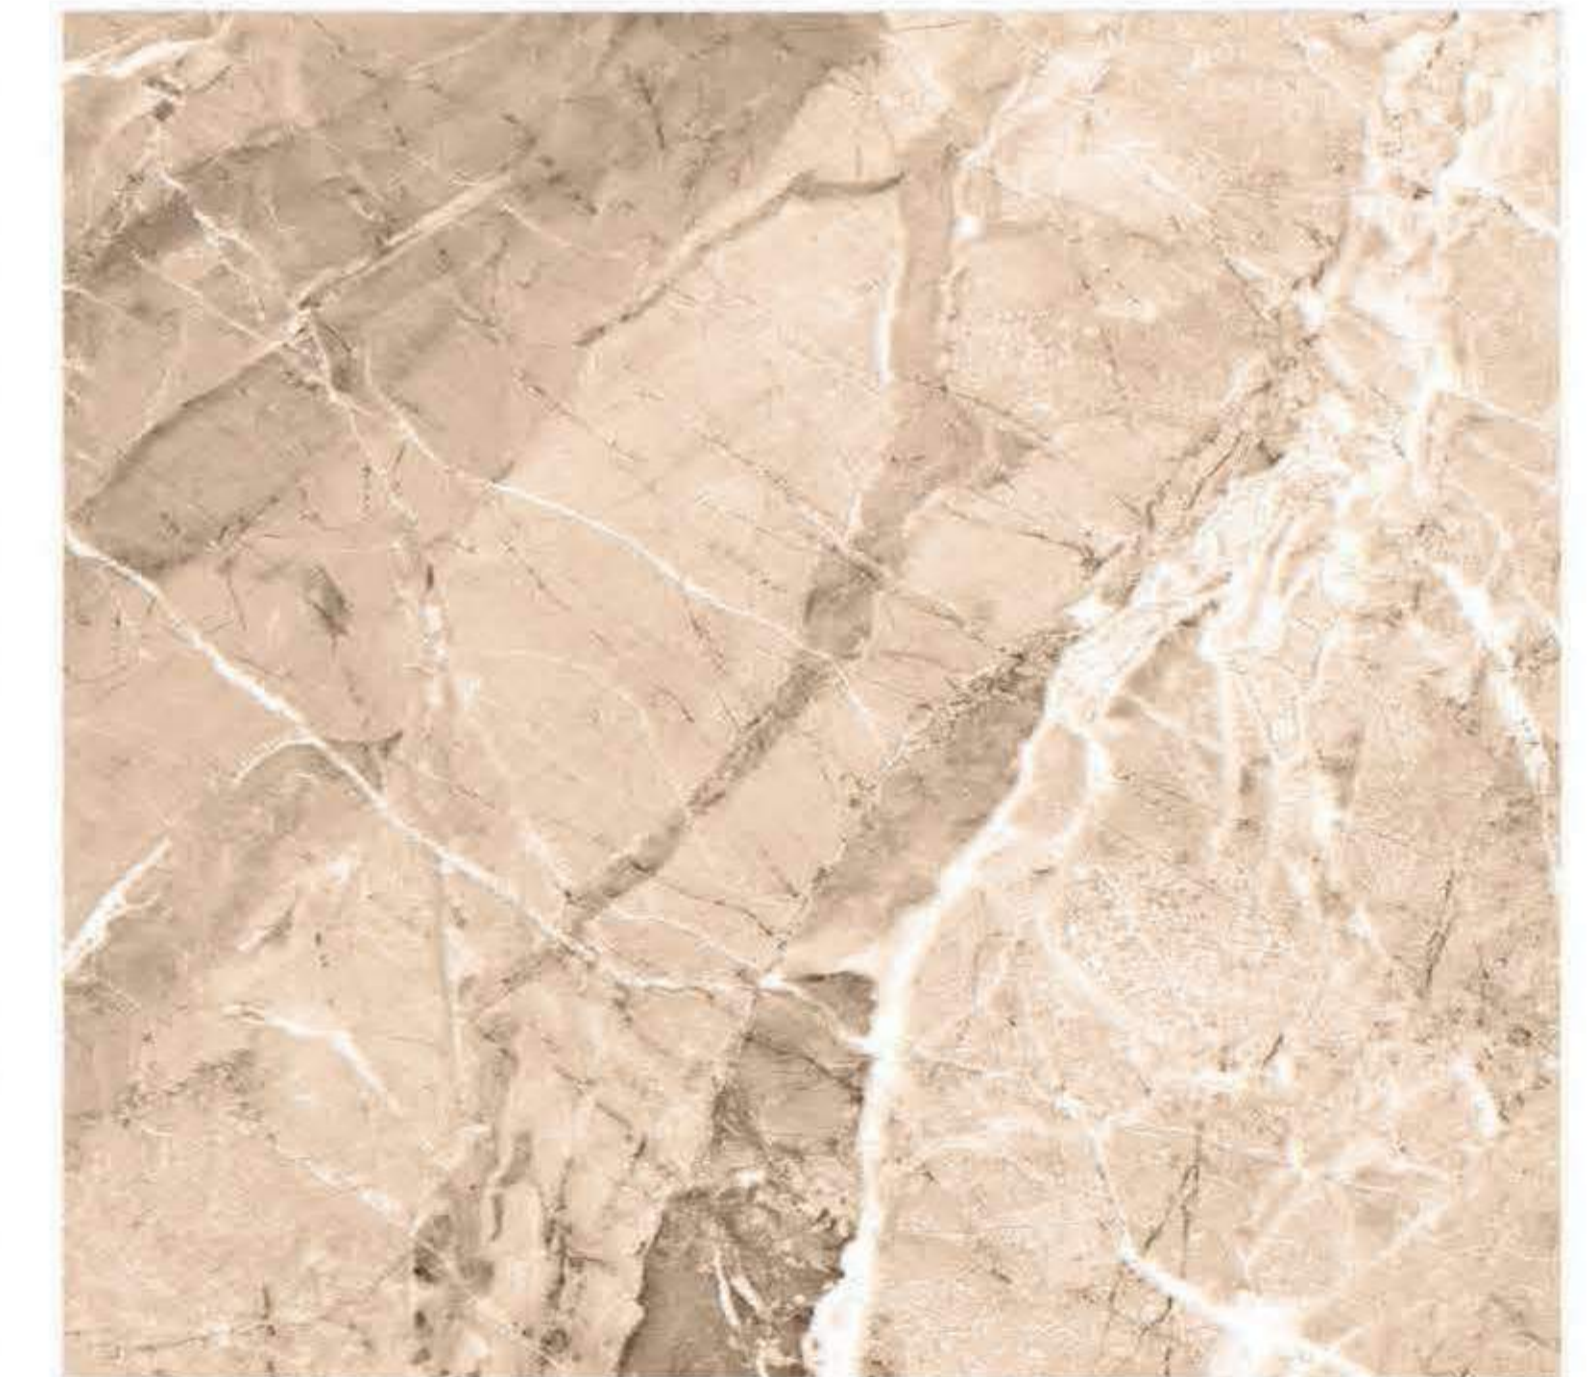

ESTONIA BEIGE

Resistant to staining

Acid Resistant

Thermal shock resistant

Frost resistant

Anti-slip

Easy to install