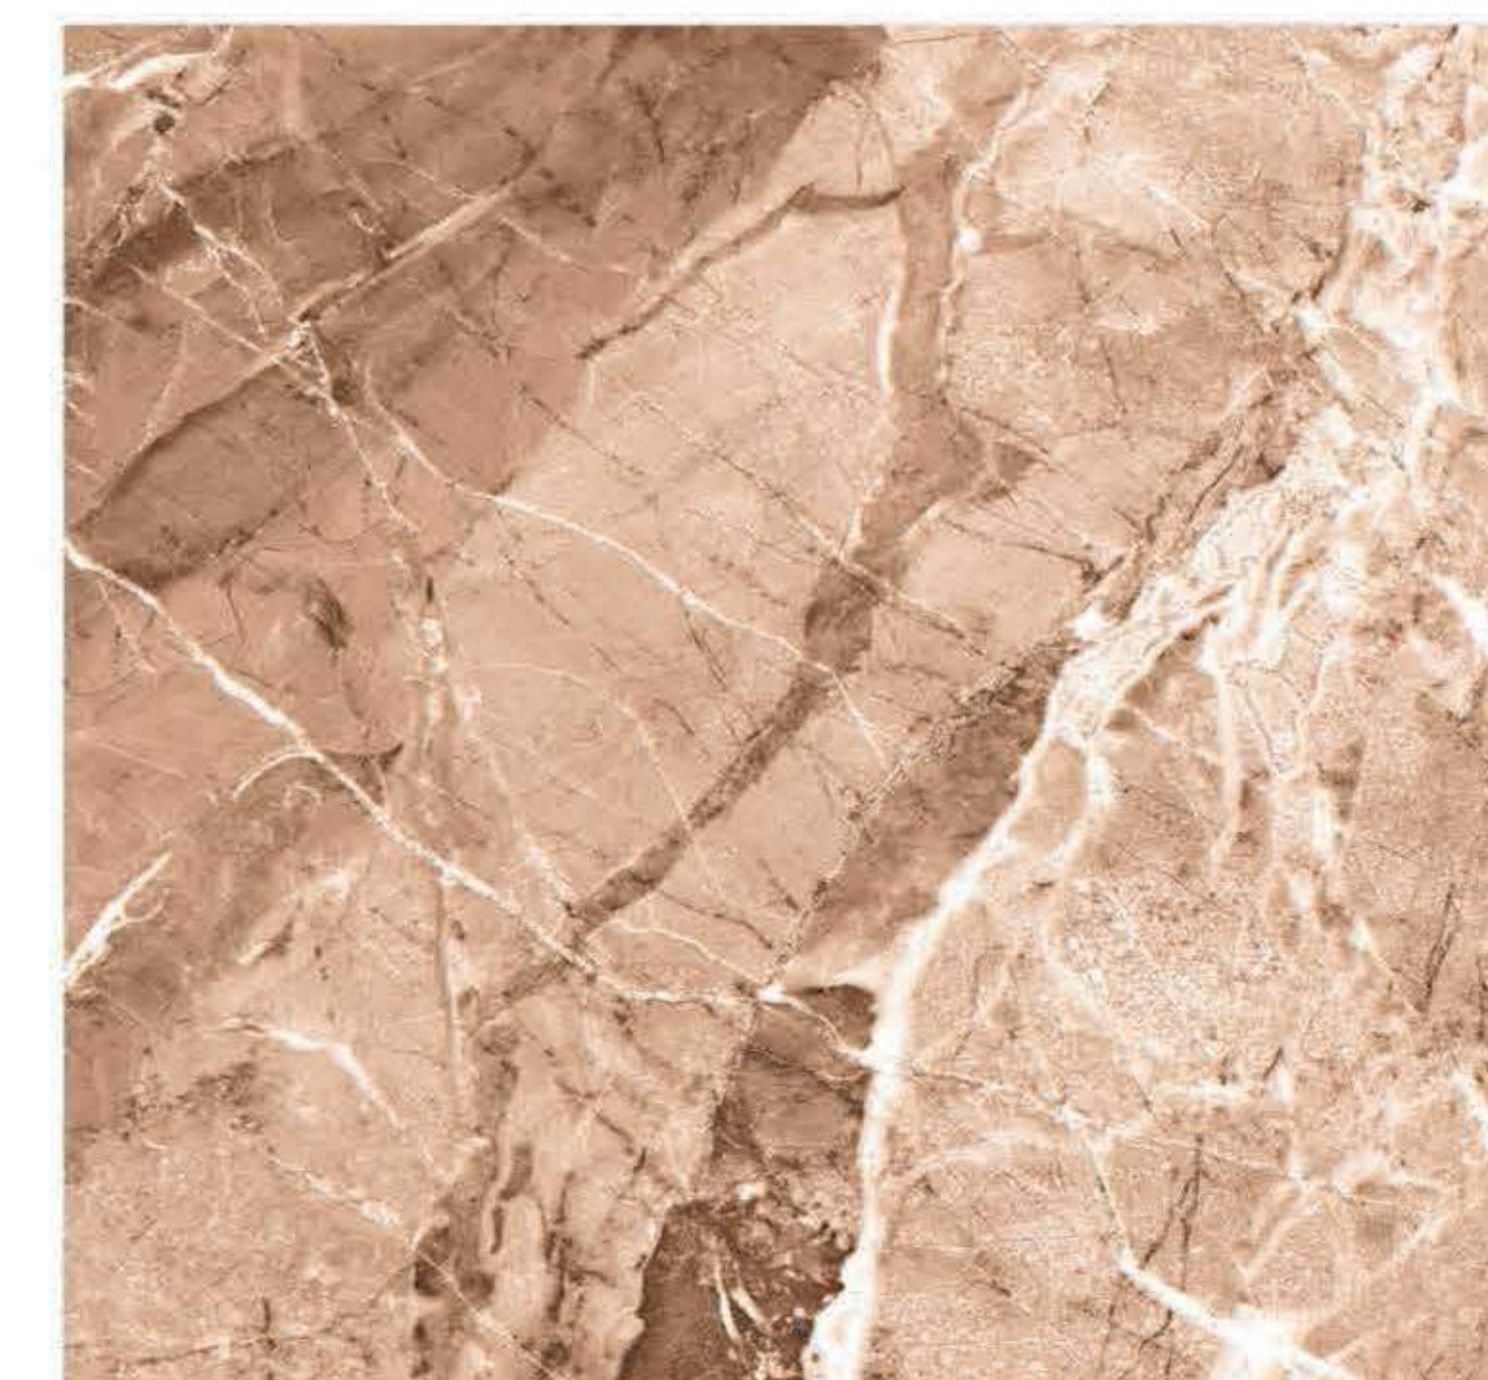

ESTONIA BROWN

Resistant to staining

Acid Resistant

Thermal shock resistant

Frost resistant

Anti-slip

Easy to install