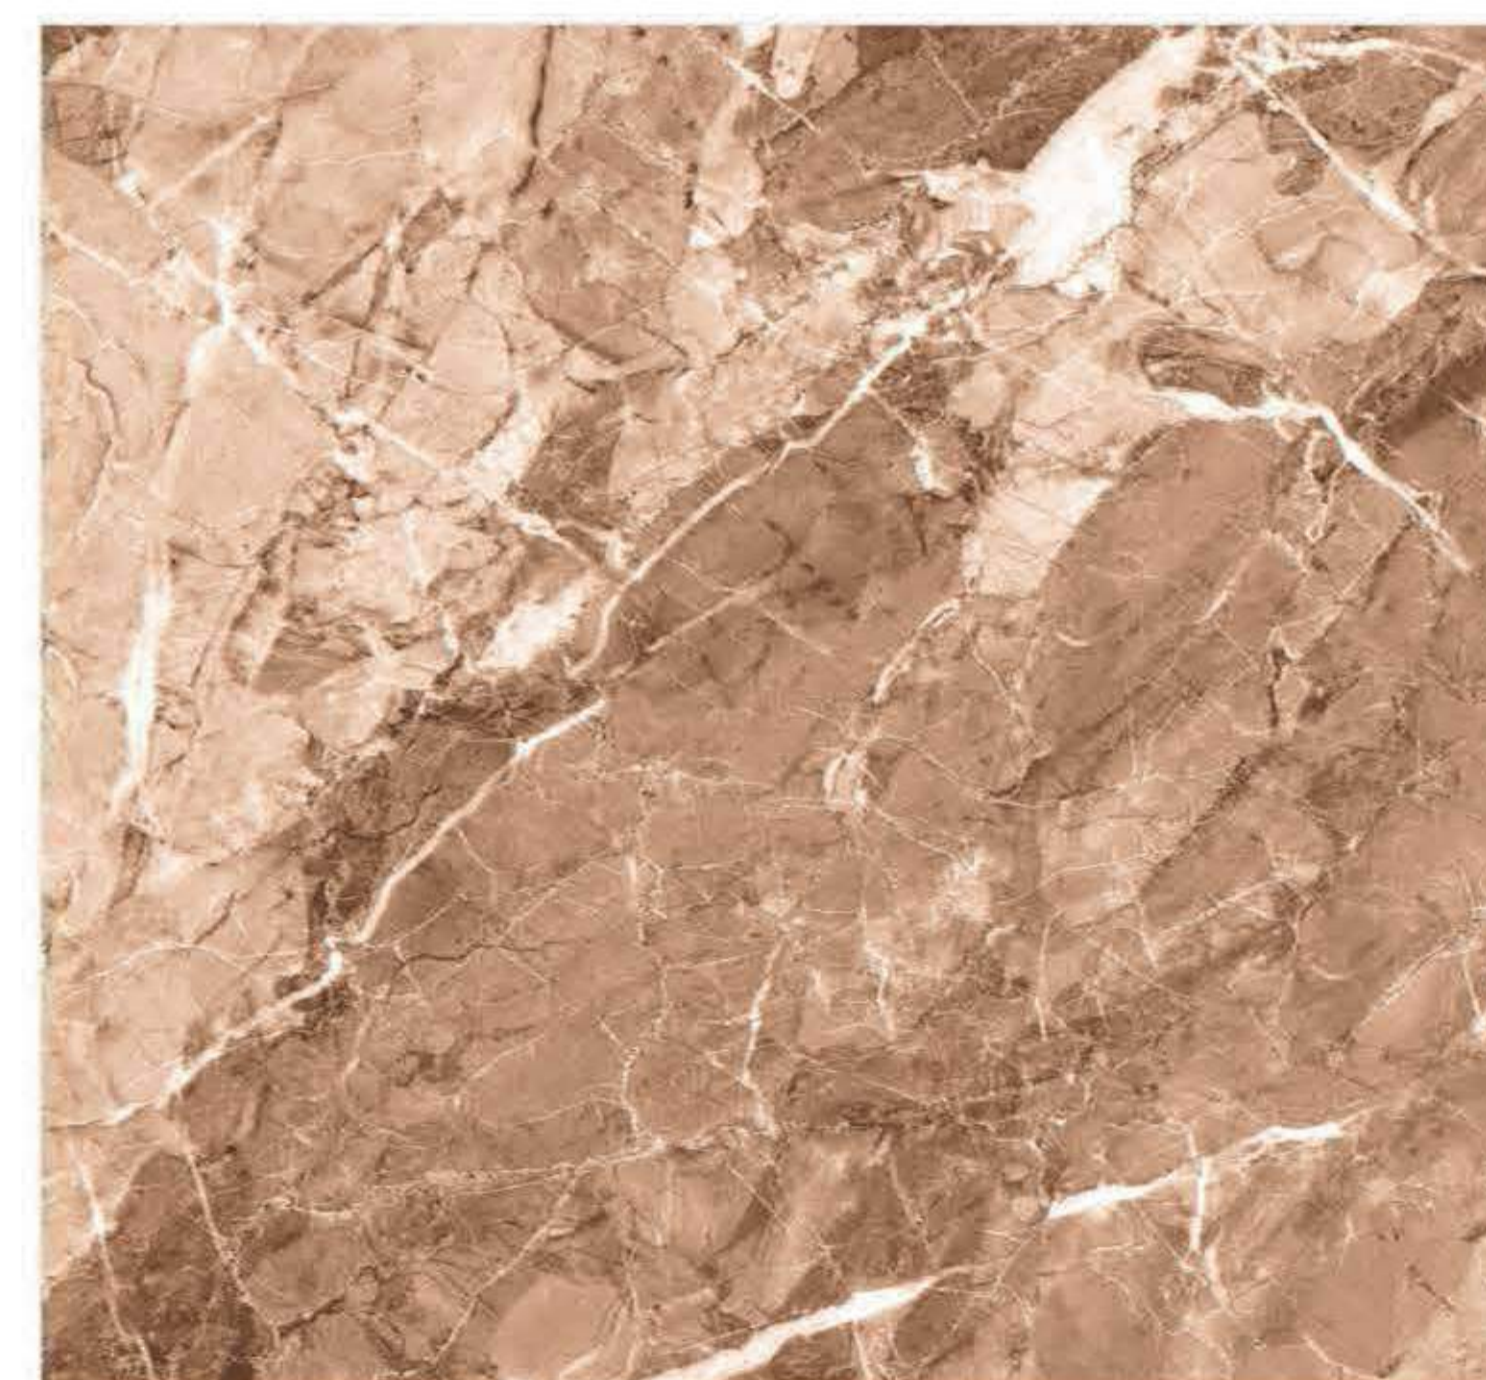

ESTONIA BROWN

Resistant to staining

Acid Resistant

Thermal shock resistant

Frost resistant

Anti-slip

Easy to install