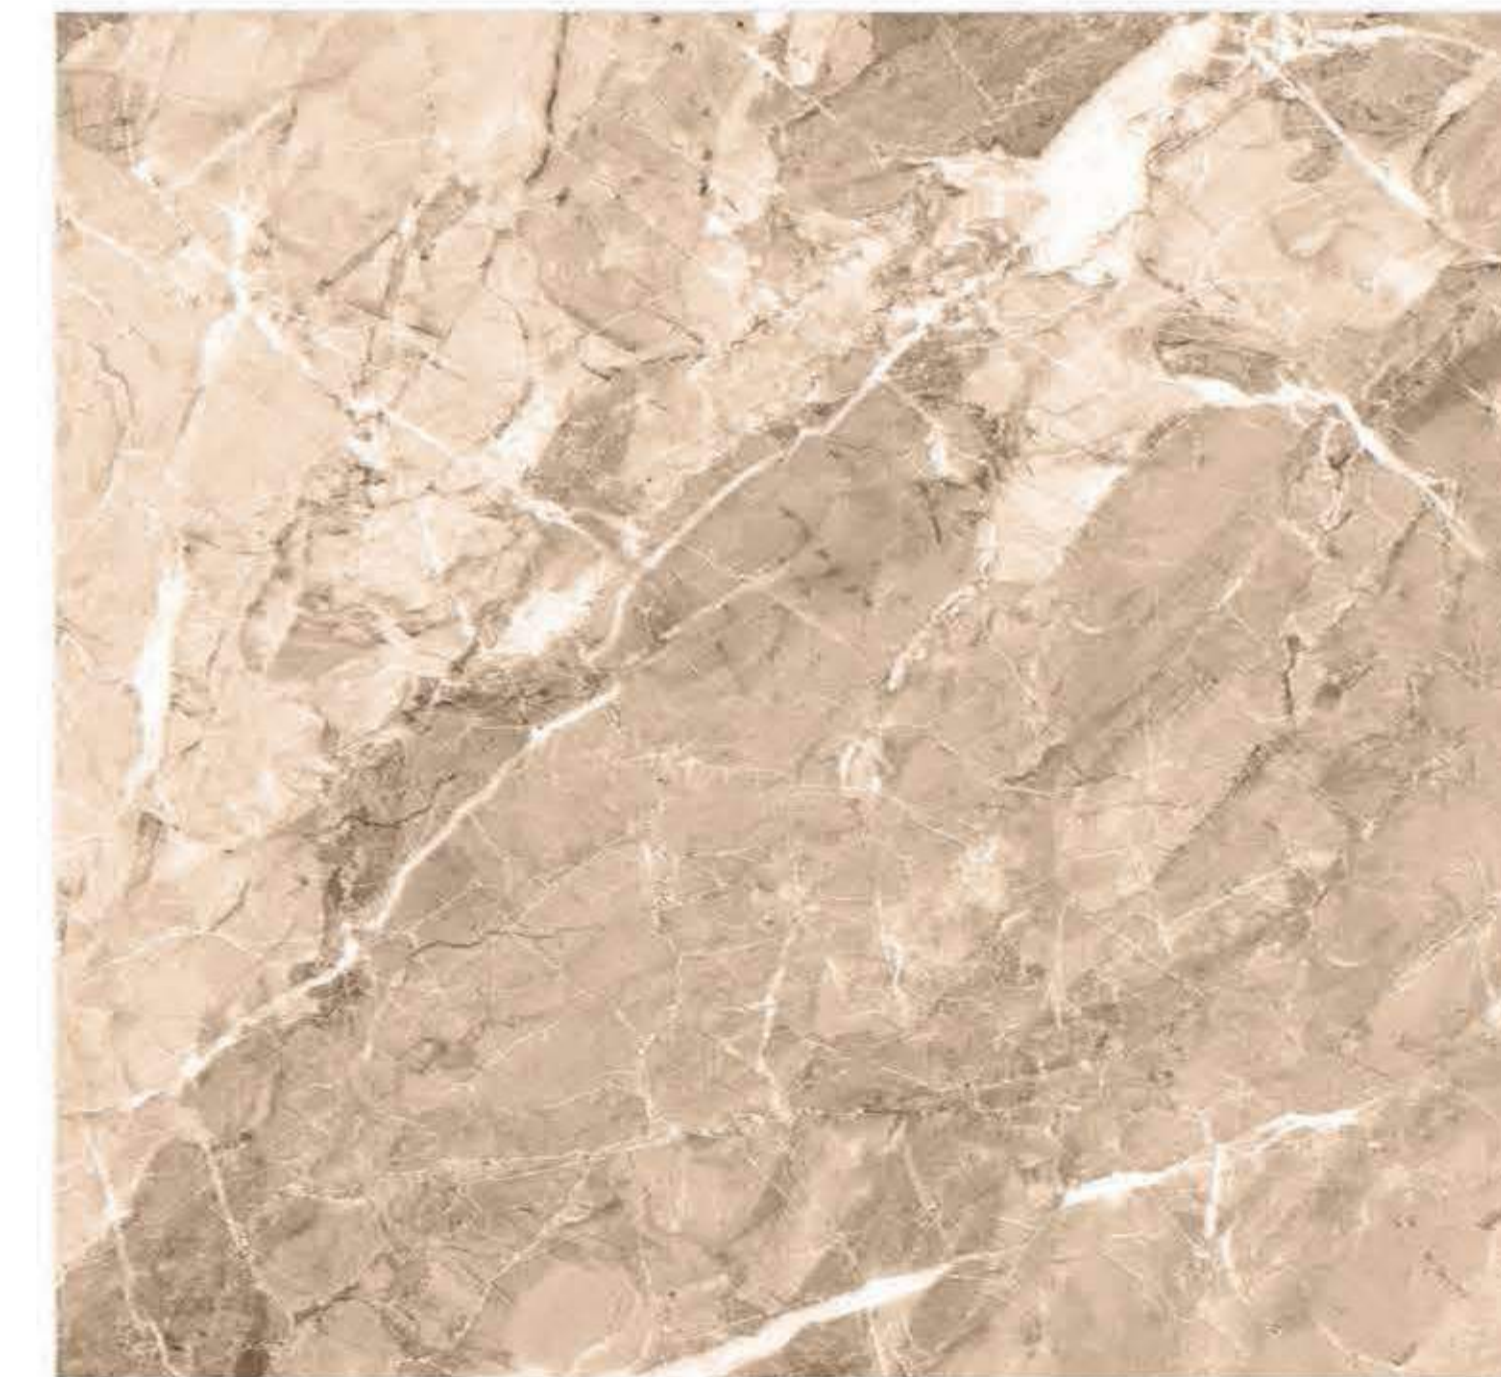

ESTONIA BEIGE

Resistant to staining

Acid Resistant

Thermal shock resistant

Frost resistant

Anti-slip

Easy to install