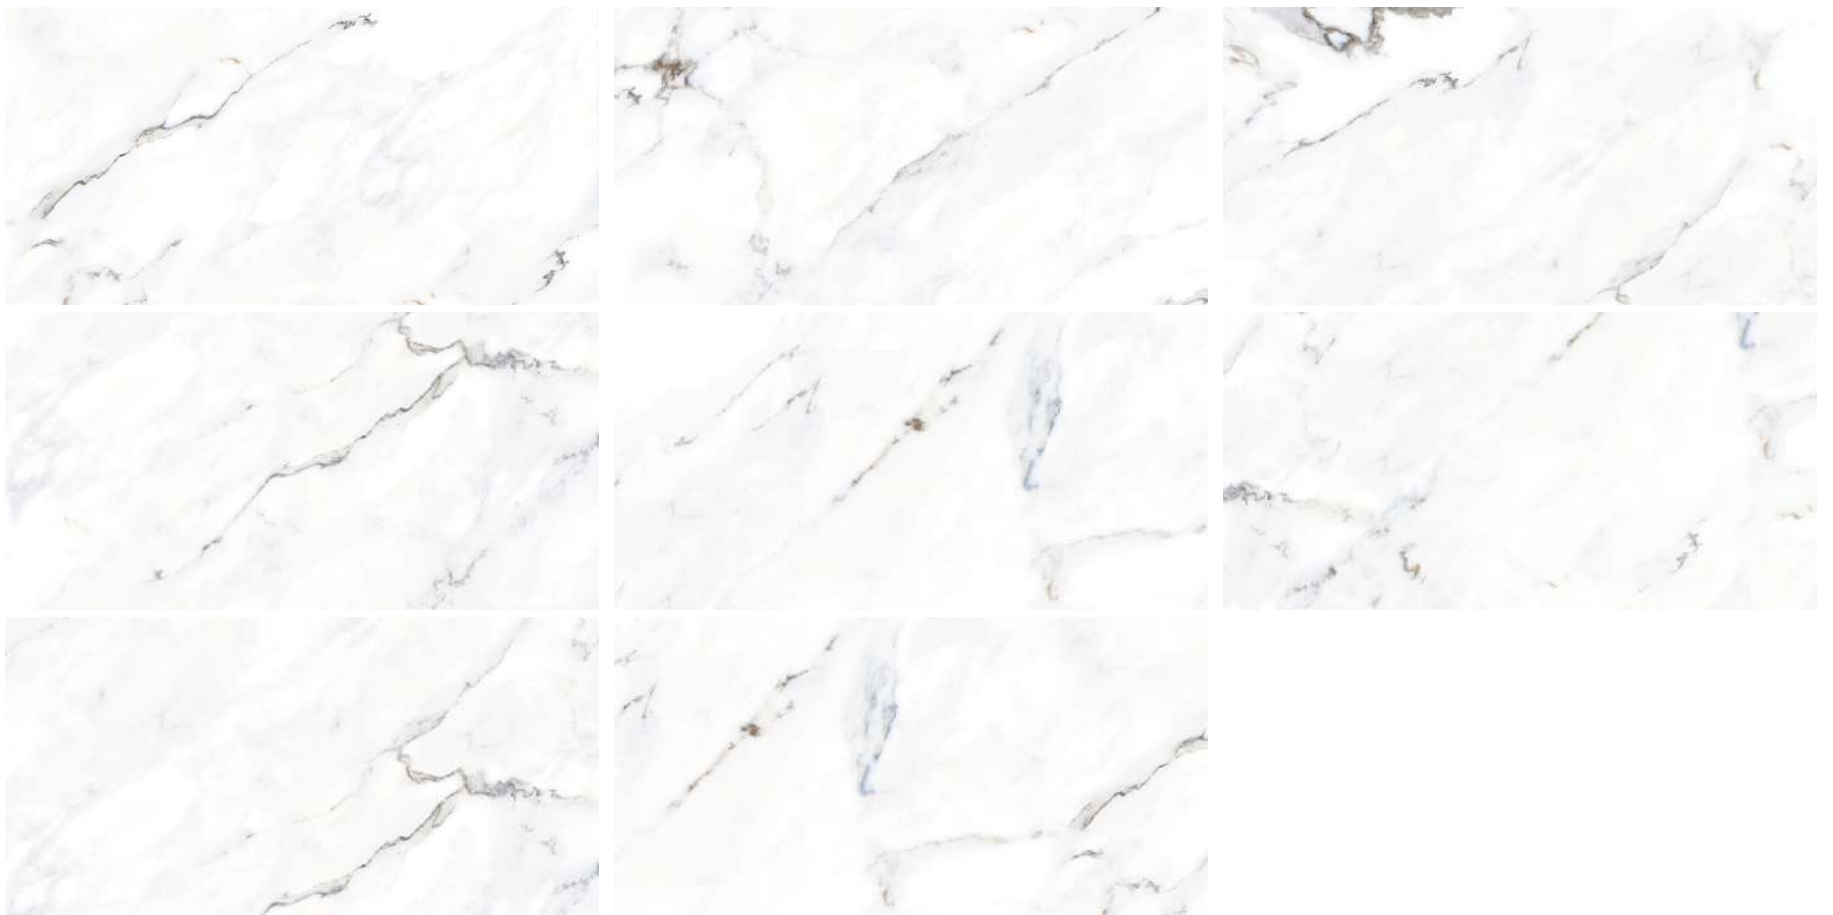

300 X 600 MM, Glossy, 300 X 600 MM, Glossy,

MASET SATVARIO 300X600

300 X 600 MM, Glossy, 300 X 600 MM, Glossy,

MATIZA SATVARIO 300X600

300 X 600 MM, Glossy, 300 X 600 MM, Glossy,

MODULA SATVARIO 300X600

300 X 600 MM, Glossy, 300 X 600 MM, Glossy,