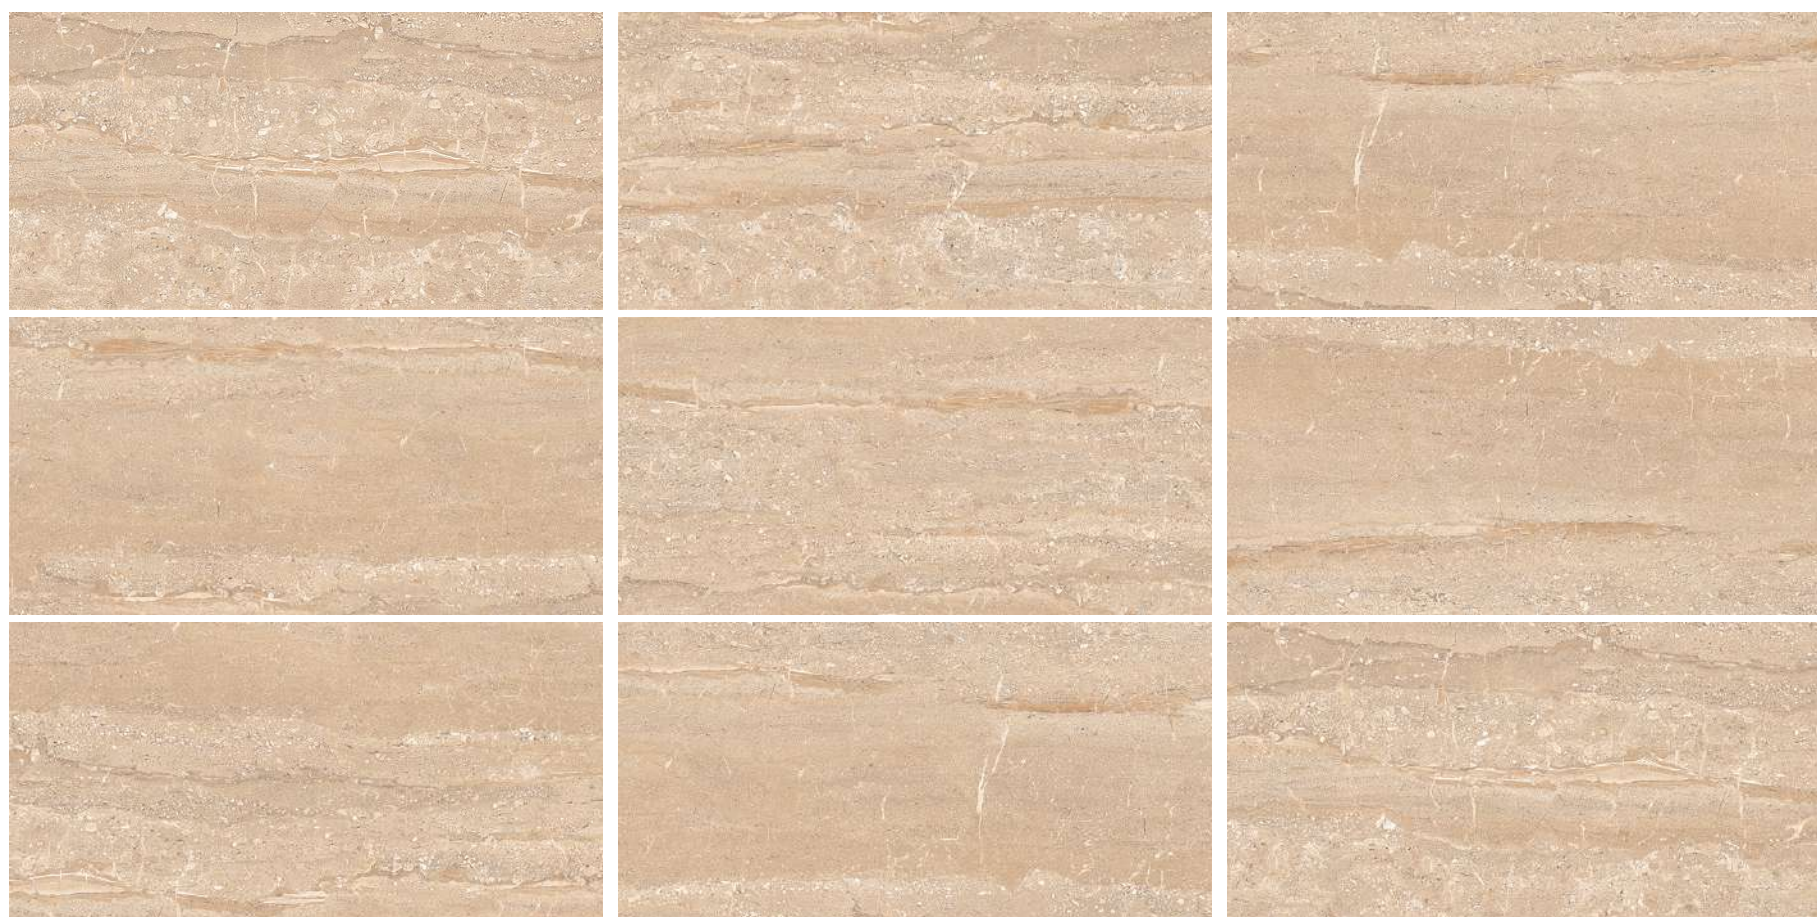

TRAVERTINO IVORY 300X600

300 X 600 MM, Glossy, 300 X 600 MM, Glossy,

TRAVERTINO ORANGE 300X600

300 X 600 MM, Glossy, 300 X 600 MM, Glossy,

A close-up view of a marble pattern with dark grey and black veins on a light grey background. The veins are irregular and branching, creating a complex, organic design.