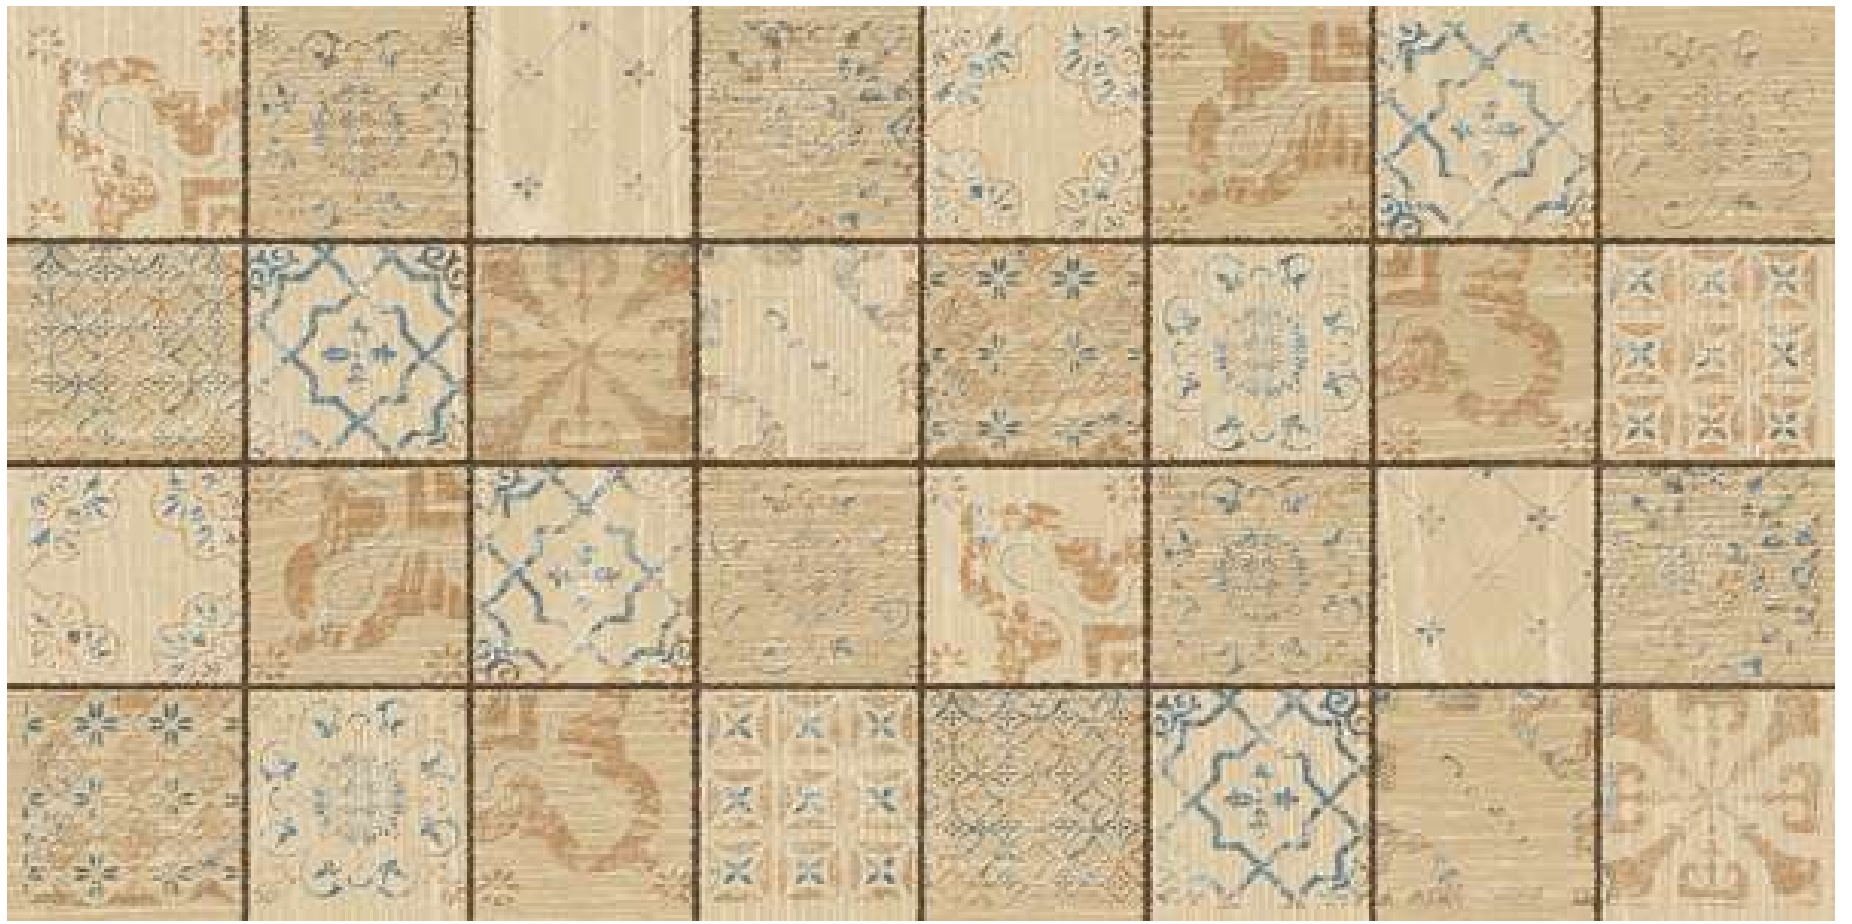

ICONIC NATURAL 300X600

300 X 600 MM, Matt, 300 X 600 MM, Matt,

IRON WOOD IVORY 300X600

300 X 600 MM, Matt, 300 X 600 MM, Matt,

IRON WOOD IVORY 300X600 HL

300 X 600 MM, Matt, 300 X 600 MM, Matt,

IRON WOOD TUSK 300X600