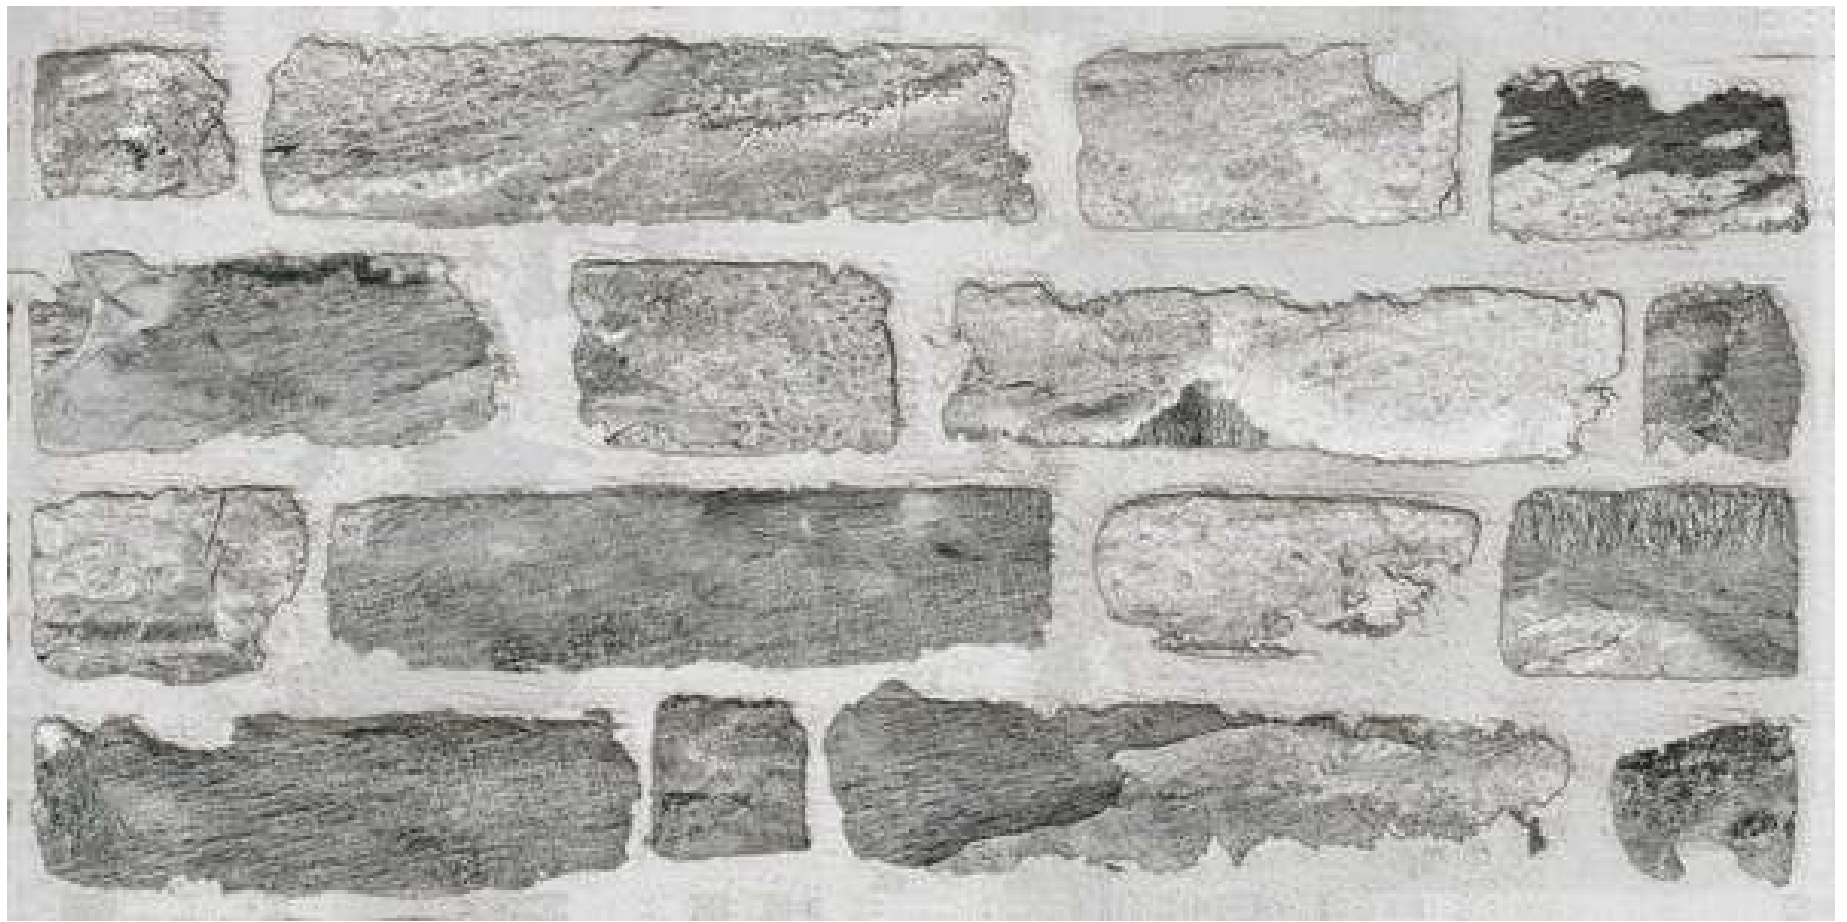

LEON BRICK BROWN 300X600

300 X 600 MM, Matt, Matt Punch, 300 X 600 MM, Matt,
Matt Punch,

LEON BRICK CHOCO 300X600

300 X 600 MM, Matt, Matt Punch, 300 X 600 MM, Matt,
Matt Punch,

LEON BRICK GREY 300X600

300 X 600 MM, Matt, Matt Punch, 300 X 600 MM, Matt,
Matt Punch,