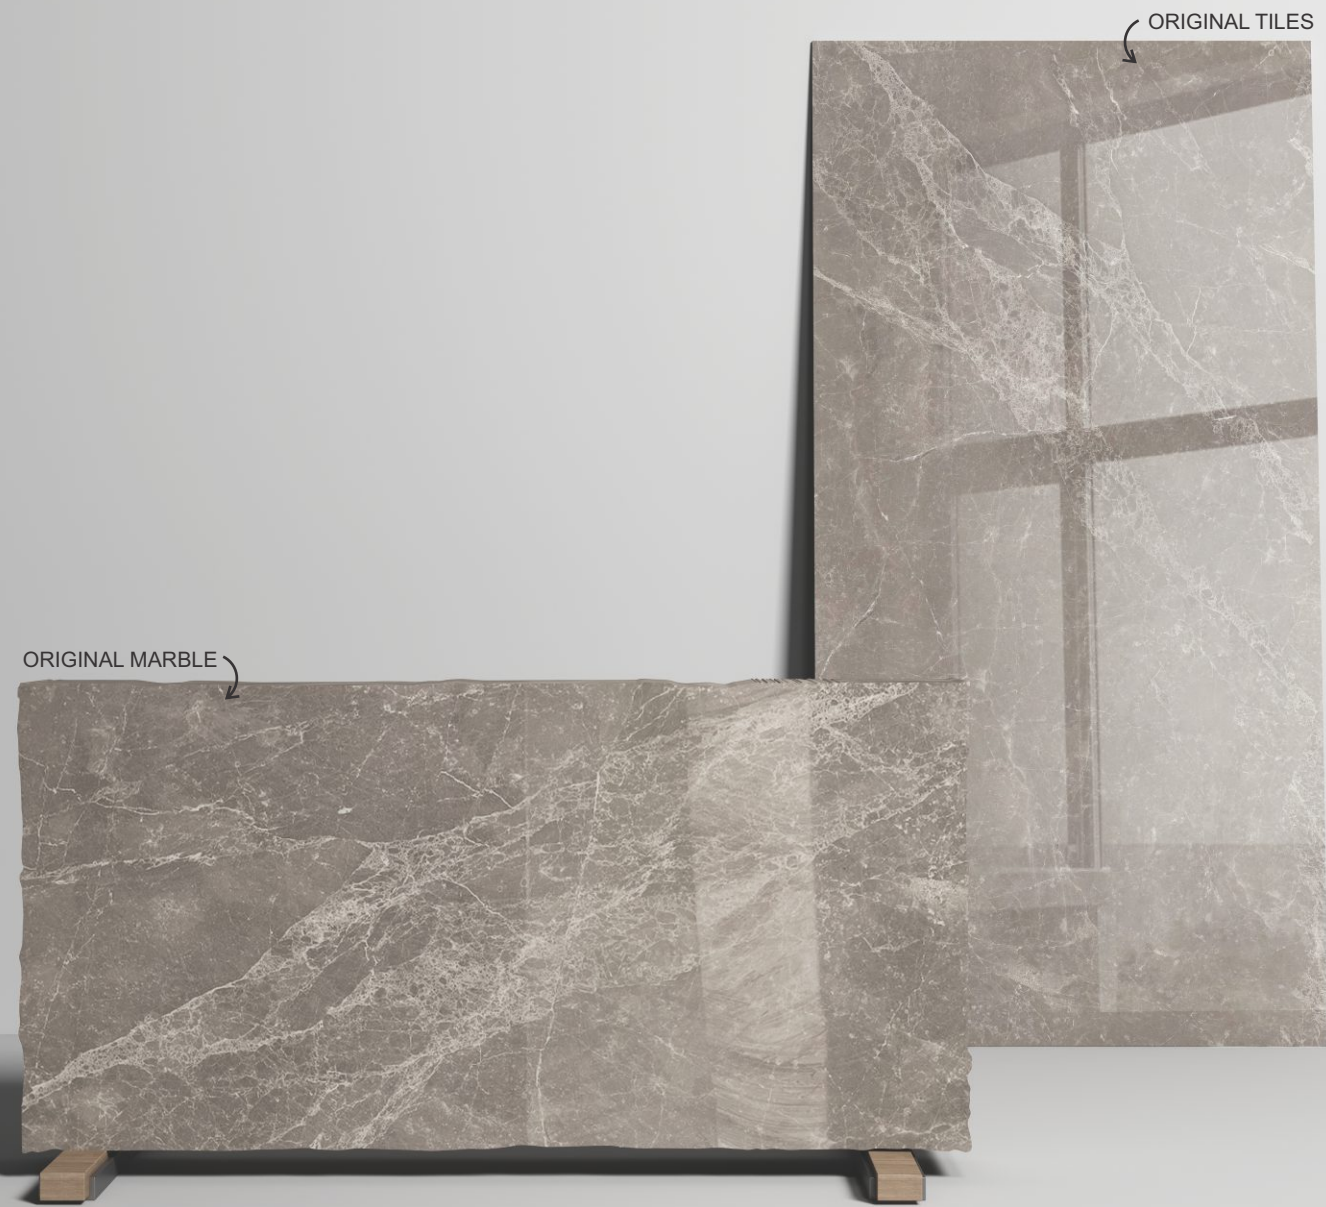

LIVING ROOM

■ WALL —
GOLDEN GREY
600x1200mm

■ FURNITURE —
CORAL GREY
1200x1800mm

■ FLOOR —
GOLDEN GREY
600x1200mm

LUISH GREY

CHOOSE ATTRACTIVE TILES

Create an urban space with the innovative
aura of tiles obtained with its sophisticated
colour and fascinating style.