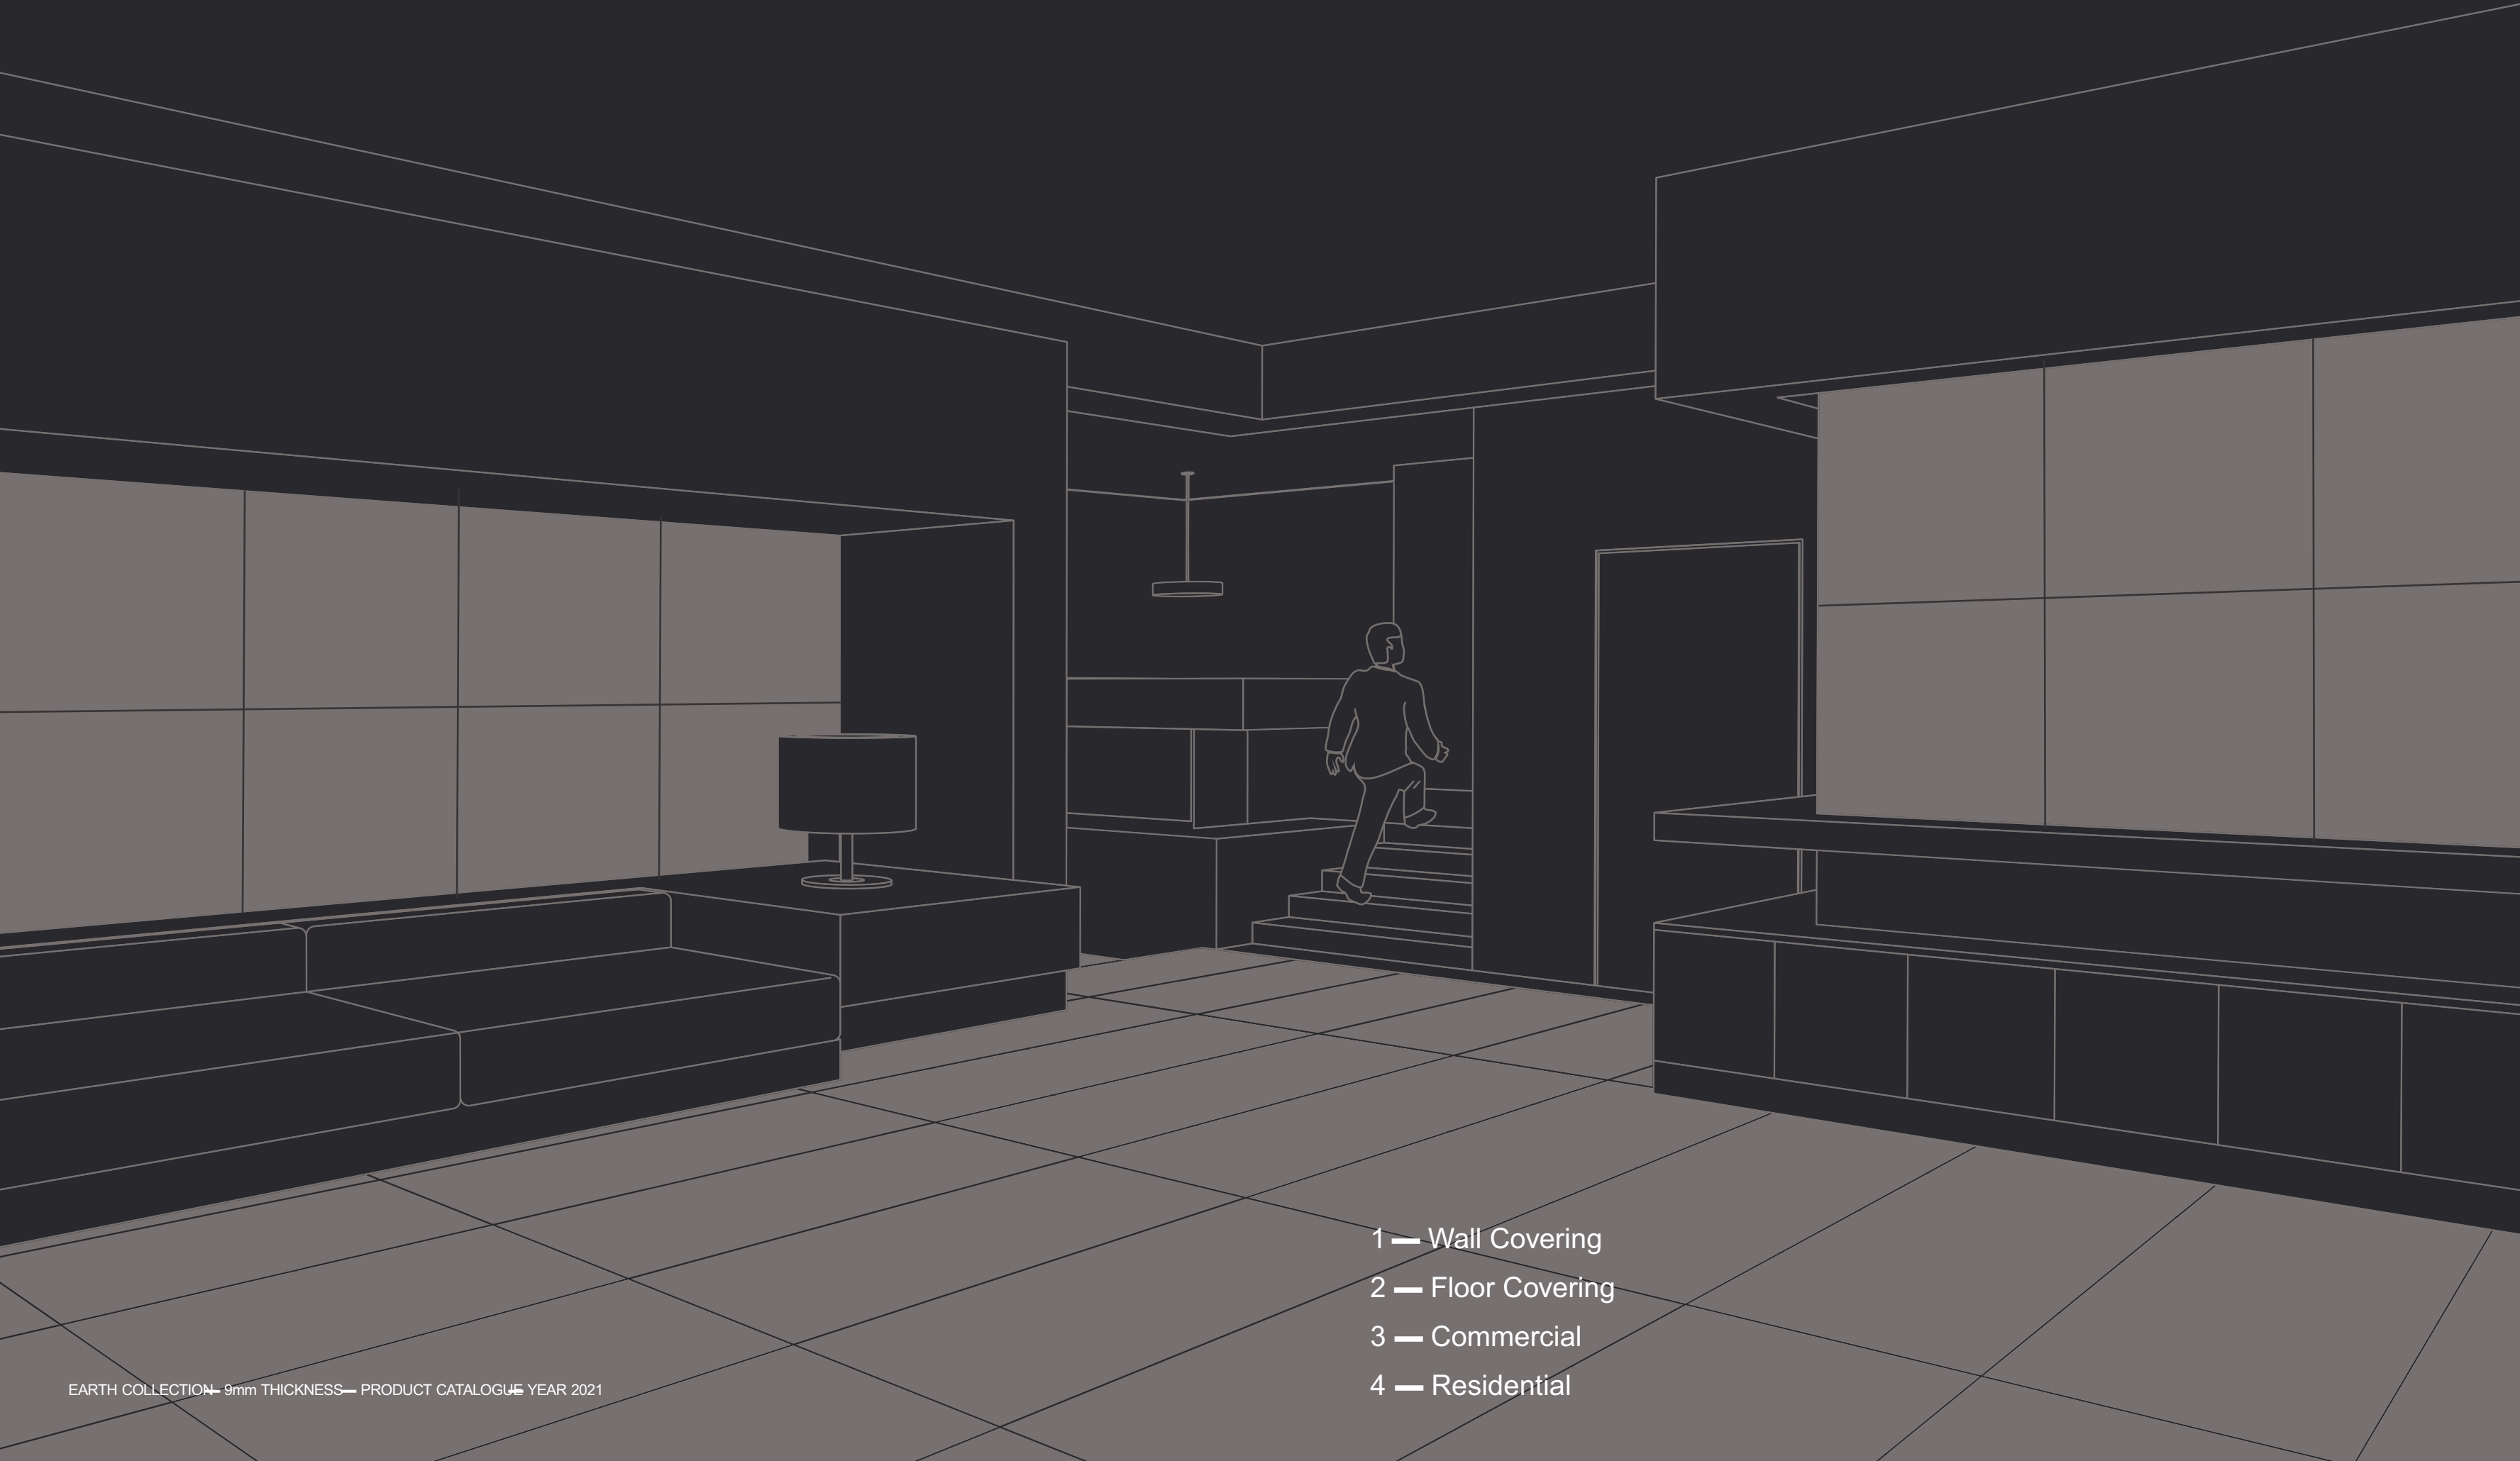

APPLICATION AREAS

A COMPLETE
TILING SOLUTION
FOR MODERN SPACES

- 1 — Wall Covering
- 2 — Floor Covering
- 3 — Commercial
- 4 — Residential