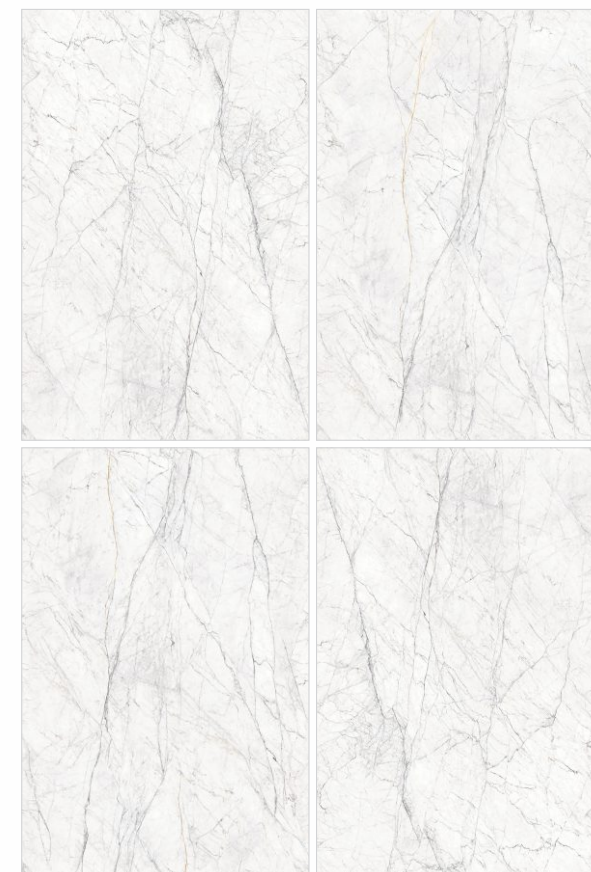

SPIDER WHITE

DISCOVER NEW POSSIBILITIES

Let the impressive look of a white surface takeover your space and give it a serene and graceful interior style.

1200x2400mm

RANDOM FACES-2

1200x1800mm

RANDOM FACES-3