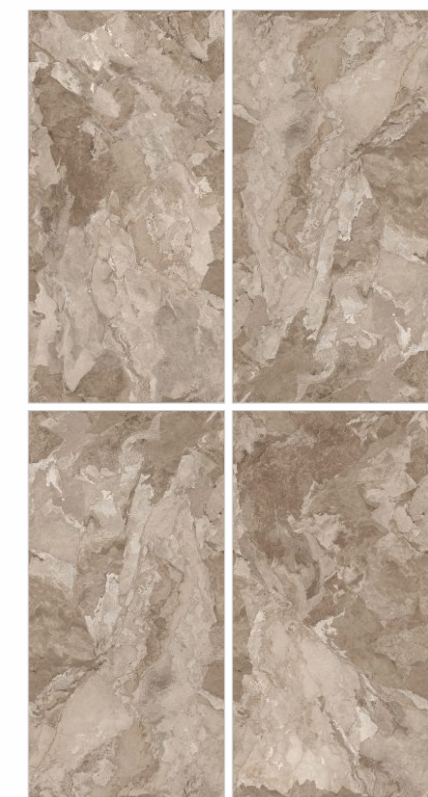

800x1600mm

RANDOM FACES-3