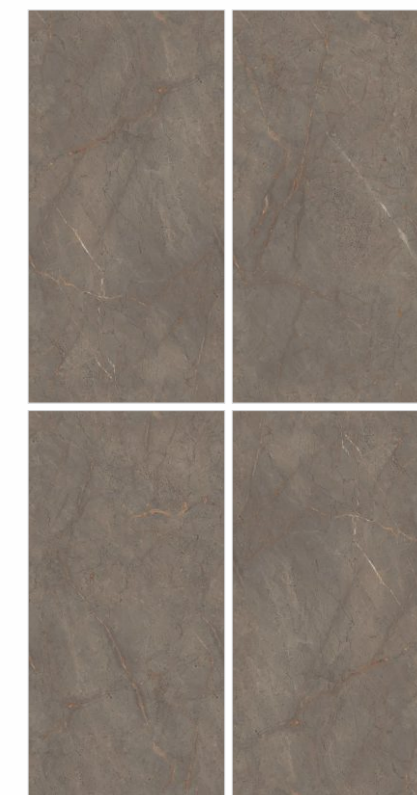

800x1600mm

RANDOM FACES-3