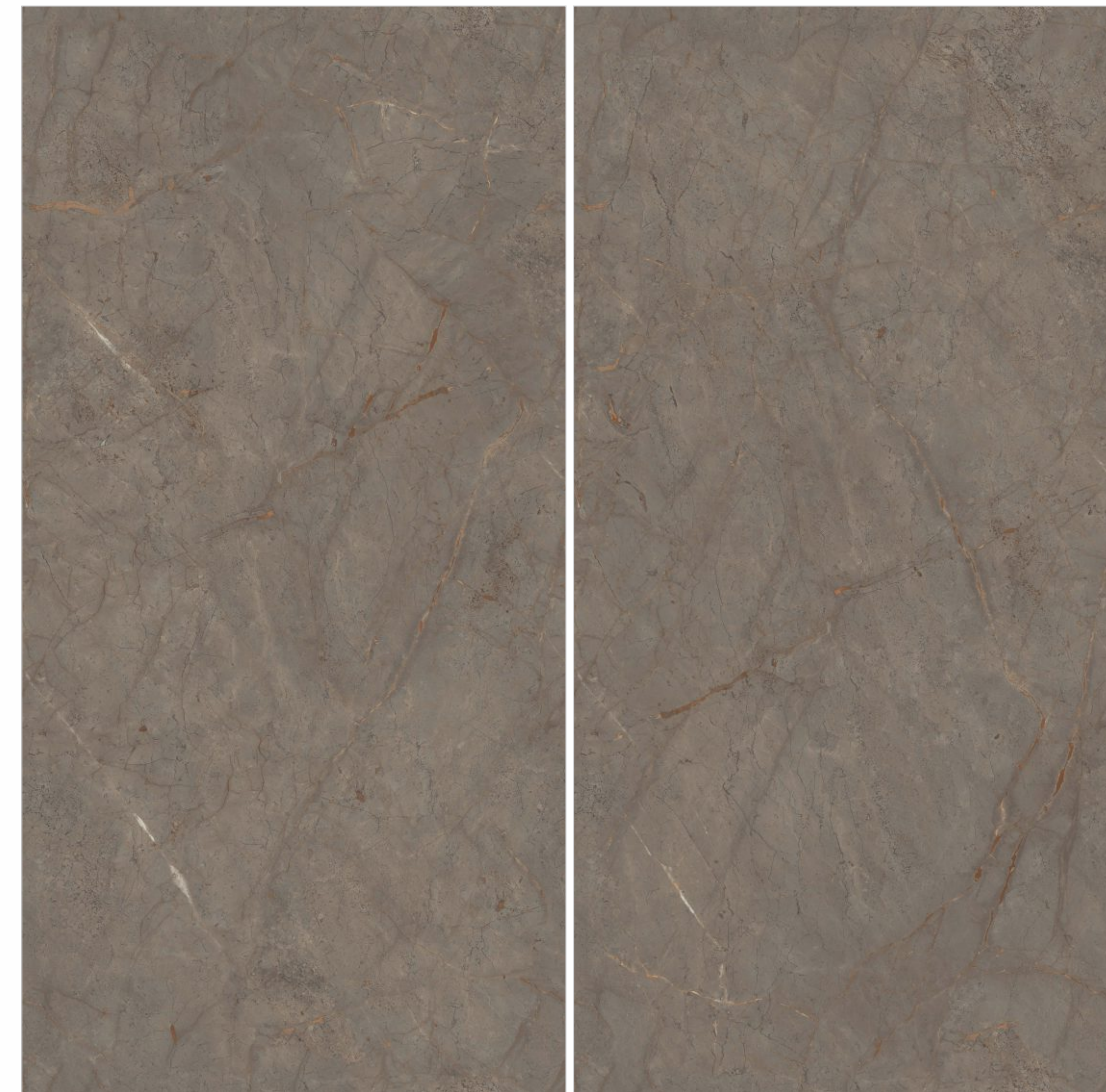

■ WALL —
LUISH GREY
1200x1800mm

LA BEAUTE

■ WALL —
GOLDEN GREY
1200x2400mm

■ FLOOR —
LUISH GREY
1200x1800mm

CORAL GREY

APPRECIATING ATTRACTIVE CRAFTSMANSHIP

Install tiles with bold and charming colour with minimal design to give your space a unique look and remarkable aesthetics.